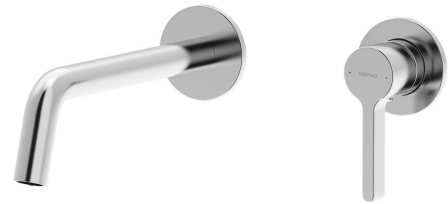

Order code: AF008

Basic information

Brand: Sapho
Series: ICONIC

Size

Depth: 203 mm

Properties

Colour: Chrome
Material: Brass
Shape: Circular
Installation: Concealed
Type of control: Lever
Cartridge diameter: 25 mm
Weight / Piece: 3.063 kg
Packaging: 1 Piece
Warranty: 6 years

Spare parts

Aerator inner thread M18x1, chrome (Order code: 3072.500)

Replacement Cartridge, dia 25mm (Order code: NDSM07)

Technical sheet