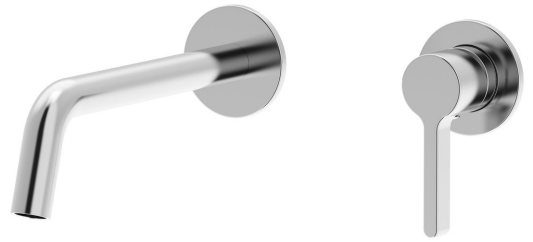

## ICONIC concealed 2 hole washbasin mixer tap, chrome

Order code: AF008

Size  
Depth: 203 mm

### Properties

Colour: Chrome  
Material: Brass  
Warranty: 6 years