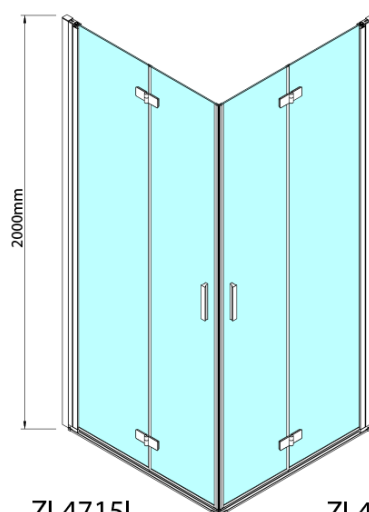

ZOOM Bi-fold Shower Door 900 mm, clear glass, left

Order code: ZL4915L

Basic information

Brand: Polysan

Series: ZOOM

Size

Width: 900 mm

Height: 2000 mm

Properties

Profile colour: Chrome - polished aluminum

Shape: Combinable door

Type of opening: Folding door

Opening direction: Left

Glass colour: TRANSPARENT glass

Glass finish: Antidrop

Glass thickness: 6 mm

Weight / Piece: 31.0 kg

Packaging: 1 Piece

Warranty: 3 years

Technical sheet

Model	A	B
ZL4715	685-715	697
ZL4815	785-815	797
ZL4915	885-915	897

Model	A	B	Y
ZL4715	670-690	837	339
ZL4815	770-790	978	378
ZL4915	870-890	1119	438

ZL4715L
ZL4815L
ZL4915L

ZL4715R
ZL4815R
ZL4915R

Model L		Model R	A	B	C	Y	Z
ZL4715L	+	ZL4815R	670-690	770-790	907	378	339
ZL4715L	+	ZL4915R	670-690	870-890	978	438	339
ZL4815L	+	ZL4915R	770-790	870-890	1048	438	378
ZL4815L	+	ZL4715R	770-790	670-690	907	339	378
ZL4915L	+	ZL4715R	870-890	670-690	978	339	438
ZL4915L	+	ZL4815R	870-890	770-790	1048	378	438