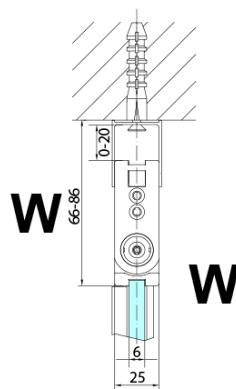

ZOOM Bi-fold Shower Door 900 mm, clear glass, left

Order code: ZL4915L

Basic information

Brand: Polysan

Series: ZOOM

Size

Width: 900 mm

Height: 2000 mm

Properties

Profile colour: Chrome - polished aluminum

Shape: Combinable door

Type of opening: Folding door

Opening direction: Left

Glass colour: TRANSPARENT glass

Glass finish: Antidrop

Glass thickness: 6 mm

Weight / Piece: 31.0 kg

Packaging: 1 Piece

Warranty: 3 years

Technical sheet

Model	A	B
ZL4715	685-715	697
ZL4815	785-815	797
ZL4915	885-915	897

Model	A	B	Y
ZL4715	670-690	837	339
ZL4815	770-790	978	378
ZL4915	870-890	1119	438

ZL4715L
ZL4815L
ZL4915L

ZL4715R
ZL4815R
ZL4915R

Model L		Model R	A	B	C	Y	Z
ZL4715L	+	ZL4815R	670-690	770-790	907	378	339
ZL4715L	+	ZL4915R	670-690	870-890	978	438	339
ZL4815L	+	ZL4915R	770-790	870-890	1048	438	378
ZL4815L	+	ZL4715R	770-790	670-690	907	339	378
ZL4915L	+	ZL4715R	870-890	670-690	978	339	438
ZL4915L	+	ZL4815R	870-890	770-790	1048	378	438