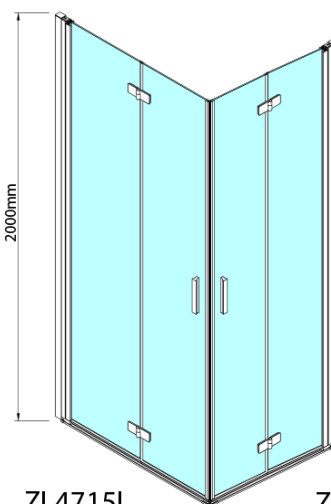

ZOOM Bi-fold Shower Door 900 mm, clear glass, left

Order code: ZL4915L

Basic information

Brand: Polysan

Series: ZOOM

Size

Width: 900 mm

Height: 2000 mm

Properties

Profile colour: Chrome - polished aluminum

Shape: Combinable door

Type of opening: Folding door

Opening direction: Left

Glass colour: TRANSPARENT glass

Glass finish: Antidrop

Glass thickness: 6 mm

Weight / Piece: 31.0 kg

Packaging: 1 Piece

Warranty: 3 years

Technical sheet

Model	A	B
ZL4715	685-715	697
ZL4815	785-815	797
ZL4915	885-915	897

Model	A	B	Y
ZL4715	670-690	837	339
ZL4815	770-790	978	378
ZL4915	870-890	1119	438

ZL4715L
ZL4815L
ZL4915L

ZL4715R
ZL4815R
ZL4915R

Model L		Model R	A	B	C	Y	Z
ZL4715L	+	ZL4815R	670-690	770-790	907	378	339
ZL4715L	+	ZL4915R	670-690	870-890	978	438	339
ZL4815L	+	ZL4915R	770-790	870-890	1048	438	378
ZL4815L	+	ZL4715R	770-790	670-690	907	339	378
ZL4915L	+	ZL4715R	870-890	670-690	978	339	438
ZL4915L	+	ZL4815R	870-890	770-790	1048	378	438