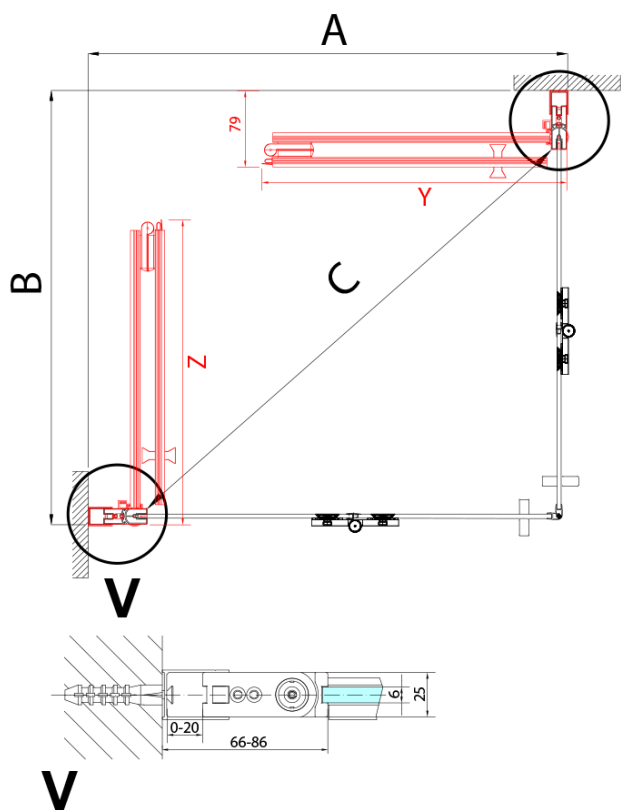

ZOOM Bi-fold Shower Door 900 mm, clear glass, left

Order code: ZL4915L

Basic information

Brand: Polysan

Series: ZOOM

Size

Width: 900 mm

Height: 2000 mm

Properties

Profile colour: Chrome - polished aluminum

Shape: Combinable door

Type of opening: Folding door

Opening direction: Left

Glass colour: TRANSPARENT glass

Glass finish: Antidrop

Glass thickness: 6 mm

Weight / Piece: 31.0 kg

Packaging: 1 Piece

Warranty: 3 years

Technical sheet

Model	A	B
ZL4715	685-715	697
ZL4815	785-815	797
ZL4915	885-915	897

Model	A	B	Y
ZL4715	670-690	837	339
ZL4815	770-790	978	378
ZL4915	870-890	1119	438

ZL4715L
ZL4815L
ZL4915L

ZL4715R
ZL4815R
ZL4915R

Model L		Model R	A	B	C	Y	Z
ZL4715L	+	ZL4815R	670-690	770-790	907	378	339
ZL4715L	+	ZL4915R	670-690	870-890	978	438	339
ZL4815L	+	ZL4915R	770-790	870-890	1048	438	378
ZL4815L	+	ZL4715R	770-790	670-690	907	339	378
ZL4915L	+	ZL4715R	870-890	670-690	978	339	438
ZL4915L	+	ZL4815R	870-890	770-790	1048	378	438