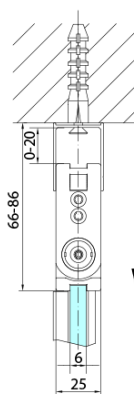

ZOOM Bi-fold Shower Door 900 mm, clear glass, left

Order code: ZL4915L

Basic information

Brand: Polysan

Series: ZOOM

Size

Width: 900 mm

Height: 2000 mm

Properties

Profile colour: Chrome - polished aluminum

Shape: Combinable door

Type of opening: Folding door

Opening direction: Left

Glass colour: TRANSPARENT glass

Glass finish: Antidrop

Glass thickness: 6 mm

Weight / Piece: 31.0 kg

Packaging: 1 Piece

Warranty: 3 years

Technical sheet

Model	A	B
ZL4715	685-715	697
ZL4815	785-815	797
ZL4915	885-915	897

Model	A	B	Y
ZL4715	670-690	837	339
ZL4815	770-790	978	378
ZL4915	870-890	1119	438

ZL4715L
ZL4815L
ZL4915L

ZL4715R
ZL4815R
ZL4915R

Model L		Model R	A	B	C	Y	Z
ZL4715L	+	ZL4815R	670-690	770-790	907	378	339
ZL4715L	+	ZL4915R	670-690	870-890	978	438	339
ZL4815L	+	ZL4915R	770-790	870-890	1048	438	378
ZL4815L	+	ZL4715R	770-790	670-690	907	339	378
ZL4915L	+	ZL4715R	870-890	670-690	978	339	438
ZL4915L	+	ZL4815R	870-890	770-790	1048	378	438