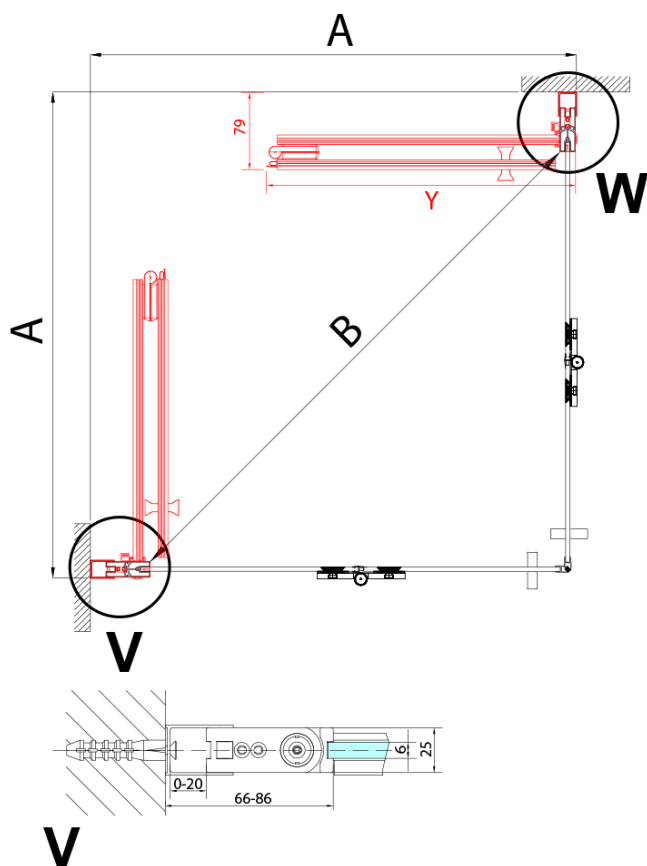

ZOOM Bi-fold Shower Door 900 mm, clear glass, left

Order code: ZL4915L

Basic information

Brand: Polysan

Series: ZOOM

Size

Width: 900 mm

Height: 2000 mm

Properties

Profile colour: Chrome - polished aluminum

Shape: Combinable door

Type of opening: Folding door

Opening direction: Left

Glass colour: TRANSPARENT glass

Glass finish: Antidrop

Glass thickness: 6 mm

Weight / Piece: 31.0 kg

Packaging: 1 Piece

Warranty: 3 years

Technical sheet

Model	A	B
ZL4715	685-715	697
ZL4815	785-815	797
ZL4915	885-915	897

Model	A	B	Y
ZL4715	670-690	837	339
ZL4815	770-790	978	378
ZL4915	870-890	1119	438

ZL4715L
ZL4815L
ZL4915L

ZL4715R
ZL4815R
ZL4915R

Model L		Model R	A	B	C	Y	Z
ZL4715L	+	ZL4815R	670-690	770-790	907	378	339
ZL4715L	+	ZL4915R	670-690	870-890	978	438	339
ZL4815L	+	ZL4915R	770-790	870-890	1048	438	378
ZL4815L	+	ZL4715R	770-790	670-690	907	339	378
ZL4915L	+	ZL4715R	870-890	670-690	978	339	438
ZL4915L	+	ZL4815R	870-890	770-790	1048	378	438