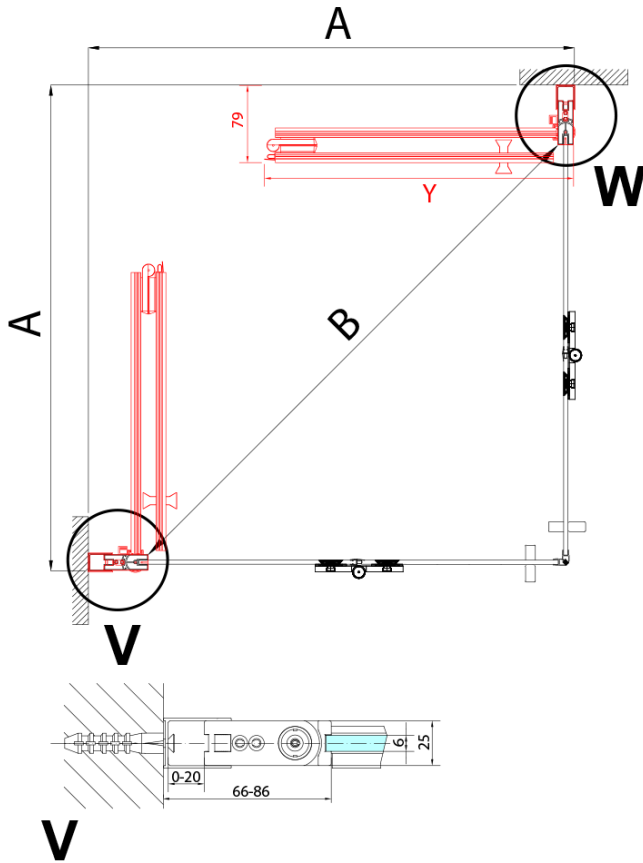

ZOOM Bi-fold Shower Door 800 mm, clear glass, right

Order code: ZL4815R

Basic information

Brand: Polysan

Series: ZOOM

Size

Width: 800 mm

Height: 2000 mm

Properties

Profile colour: Chrome - polished aluminum

Shape: Combinable door

Type of opening: Folding door

Opening direction: Right

Glass colour: TRANSPARENT glass

Glass finish: Antidrop

Glass thickness: 6 mm

Weight / Piece: 31.0 kg

Packaging: 1 Piece

Warranty: 3 years

ZOOM Bi-fold Shower Door 800 mm, clear glass,
right

Technical sheet

Model	A	B
ZL4715	685-715	697
ZL4815	785-815	797
ZL4915	885-915	897

ZOOM Bi-fold Shower Door 800 mm, clear glass,
right

Model	A	B	Y
ZL4715	670-690	837	339
ZL4815	770-790	978	378
ZL4915	870-890	1119	438

ZL4715L
ZL4815L
ZL4915L

ZL4715R
ZL4815R
ZL4915R

ZOOM Bi-fold Shower Door 800 mm, clear glass,
right

Model L		Model R	A	B	C	Y	Z
ZL4715L	+	ZL4815R	670-690	770-790	907	378	339
ZL4715L	+	ZL4915R	670-690	870-890	978	438	339
ZL4815L	+	ZL4915R	770-790	870-890	1048	438	378
ZL4815L	+	ZL4715R	770-790	670-690	907	339	378
ZL4915L	+	ZL4715R	870-890	670-690	978	339	438
ZL4915L	+	ZL4815R	870-890	770-790	1048	378	438