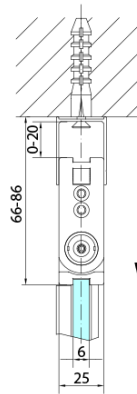

ZOOM Bi-fold Shower Door 800 mm, clear glass, right

Order code: ZL4815R

Basic information

Brand: Polysan

Series: ZOOM

Size

Width: 800 mm

Height: 2000 mm

Properties

Profile colour: Chrome - polished aluminum

Shape: Combinable door

Type of opening: Folding door

Opening direction: Right

Glass colour: TRANSPARENT glass

Glass finish: Antidrop

Glass thickness: 6 mm

Weight / Piece: 31.0 kg

Packaging: 1 Piece

Warranty: 3 years

ZOOM Bi-fold Shower Door 800 mm, clear glass,
right

Technical sheet

Model	A	B
ZL4715	685-715	697
ZL4815	785-815	797
ZL4915	885-915	897

ZOOM Bi-fold Shower Door 800 mm, clear glass,
right

Model	A	B	Y
ZL4715	670-690	837	339
ZL4815	770-790	978	378
ZL4915	870-890	1119	438

ZL4715L
ZL4815L
ZL4915L

ZL4715R
ZL4815R
ZL4915R

ZOOM Bi-fold Shower Door 800 mm, clear glass,
right

Model L		Model R	A	B	C	Y	Z
ZL4715L	+	ZL4815R	670-690	770-790	907	378	339
ZL4715L	+	ZL4915R	670-690	870-890	978	438	339
ZL4815L	+	ZL4915R	770-790	870-890	1048	438	378
ZL4815L	+	ZL4715R	770-790	670-690	907	339	378
ZL4915L	+	ZL4715R	870-890	670-690	978	339	438
ZL4915L	+	ZL4815R	870-890	770-790	1048	378	438