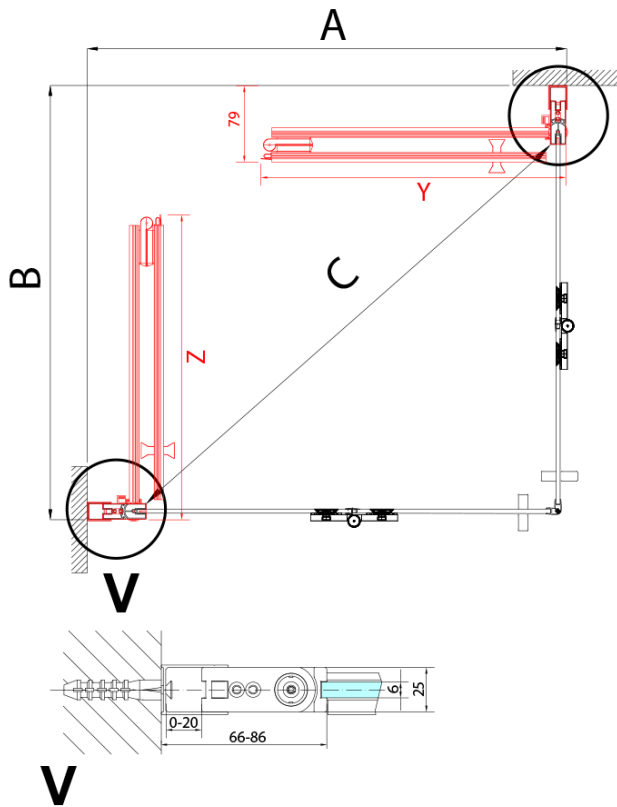

ZOOM Bi-fold Shower Door 800 mm, clear glass, right

Order code: ZL4815R

Basic information

Brand: Polysan

Series: ZOOM

Size

Width: 800 mm

Height: 2000 mm

Properties

Profile colour: Chrome - polished aluminum

Shape: Combinable door

Type of opening: Folding door

Opening direction: Right

Glass colour: TRANSPARENT glass

Glass finish: Antidrop

Glass thickness: 6 mm

Weight / Piece: 31.0 kg

Packaging: 1 Piece

Warranty: 3 years

ZOOM Bi-fold Shower Door 800 mm, clear glass,
right

Technical sheet

Model	A	B
ZL4715	685-715	697
ZL4815	785-815	797
ZL4915	885-915	897

ZOOM Bi-fold Shower Door 800 mm, clear glass,
right

Model	A	B	Y
ZL4715	670-690	837	339
ZL4815	770-790	978	378
ZL4915	870-890	1119	438

ZL4715L
ZL4815L
ZL4915L

ZL4715R
ZL4815R
ZL4915R

ZOOM Bi-fold Shower Door 800 mm, clear glass,
right

Model L		Model R	A	B	C	Y	Z
ZL4715L	+	ZL4815R	670-690	770-790	907	378	339
ZL4715L	+	ZL4915R	670-690	870-890	978	438	339
ZL4815L	+	ZL4915R	770-790	870-890	1048	438	378
ZL4815L	+	ZL4715R	770-790	670-690	907	339	378
ZL4915L	+	ZL4715R	870-890	670-690	978	339	438
ZL4915L	+	ZL4815R	870-890	770-790	1048	378	438