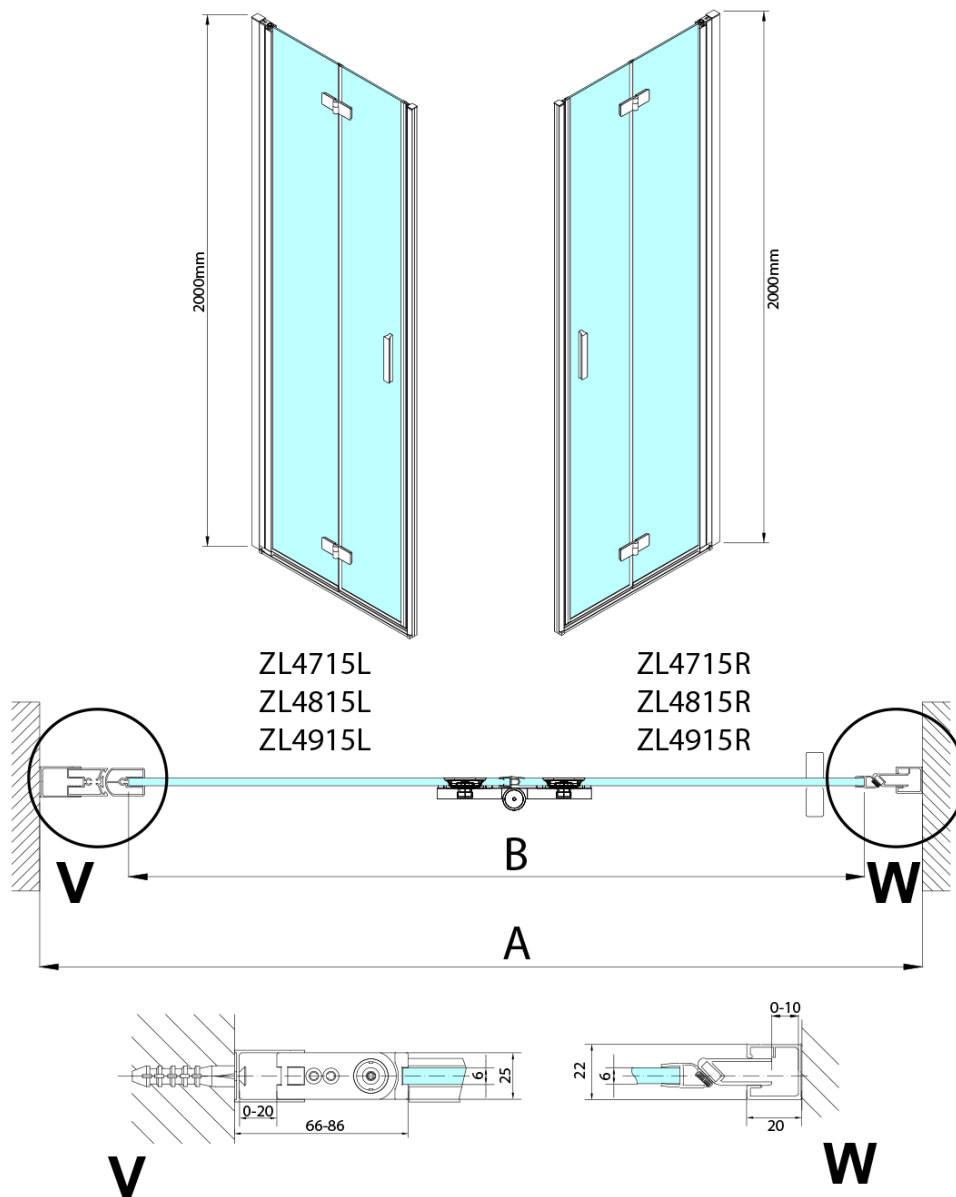

ZOOM Bi-fold Shower Door 800 mm, clear glass, right

Order code: ZL4815R

Basic information

Brand: Polysan

Series: ZOOM

Size

Width: 800 mm

Height: 2000 mm

Properties

Profile colour: Chrome - polished aluminum

Shape: Combinable door

Type of opening: Folding door

Opening direction: Right

Glass colour: TRANSPARENT glass

Glass finish: Antidrop

Glass thickness: 6 mm

Weight / Piece: 31.0 kg

Packaging: 1 Piece

Warranty: 3 years

ZOOM Bi-fold Shower Door 800 mm, clear glass,
right

Technical sheet

Model	A	B
ZL4715	685-715	697
ZL4815	785-815	797
ZL4915	885-915	897

ZOOM Bi-fold Shower Door 800 mm, clear glass,
right

Model	A	B	Y
ZL4715	670-690	837	339
ZL4815	770-790	978	378
ZL4915	870-890	1119	438

ZL4715L
ZL4815L
ZL4915L

ZL4715R
ZL4815R
ZL4915R

ZOOM Bi-fold Shower Door 800 mm, clear glass,
right

Model L		Model R	A	B	C	Y	Z
ZL4715L	+	ZL4815R	670-690	770-790	907	378	339
ZL4715L	+	ZL4915R	670-690	870-890	978	438	339
ZL4815L	+	ZL4915R	770-790	870-890	1048	438	378
ZL4815L	+	ZL4715R	770-790	670-690	907	339	378
ZL4915L	+	ZL4715R	870-890	670-690	978	339	438
ZL4915L	+	ZL4815R	870-890	770-790	1048	378	438