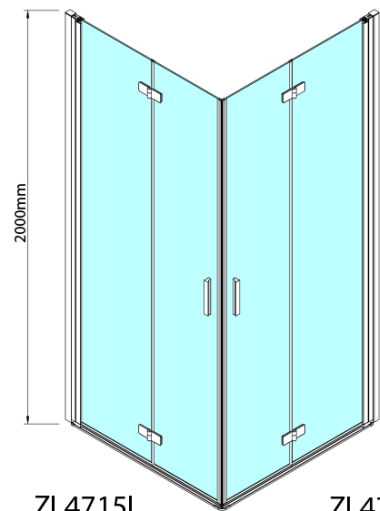

ZOOM Bi-fold Shower Door 800 mm, clear glass, right

Order code: ZL4815R

Basic information

Brand: Polysan

Series: ZOOM

Size

Width: 800 mm

Height: 2000 mm

Properties

Profile colour: Chrome - polished aluminum

Shape: Combinable door

Type of opening: Folding door

Opening direction: Right

Glass colour: TRANSPARENT glass

Glass finish: Antidrop

Glass thickness: 6 mm

Weight / Piece: 31.0 kg

Packaging: 1 Piece

Warranty: 3 years

ZOOM Bi-fold Shower Door 800 mm, clear glass,
right

Technical sheet

Model	A	B
ZL4715	685-715	697
ZL4815	785-815	797
ZL4915	885-915	897

ZOOM Bi-fold Shower Door 800 mm, clear glass,
right

Model	A	B	Y
ZL4715	670-690	837	339
ZL4815	770-790	978	378
ZL4915	870-890	1119	438

ZL4715L
ZL4815L
ZL4915L

ZL4715R
ZL4815R
ZL4915R

ZOOM Bi-fold Shower Door 800 mm, clear glass,
right

Model L		Model R	A	B	C	Y	Z
ZL4715L	+	ZL4815R	670-690	770-790	907	378	339
ZL4715L	+	ZL4915R	670-690	870-890	978	438	339
ZL4815L	+	ZL4915R	770-790	870-890	1048	438	378
ZL4815L	+	ZL4715R	770-790	670-690	907	339	378
ZL4915L	+	ZL4715R	870-890	670-690	978	339	438
ZL4915L	+	ZL4815R	870-890	770-790	1048	378	438