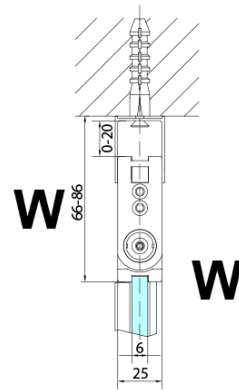

ZOOM Bi-fold Shower Door 800 mm, clear glass, right

Order code: ZL4815R

Basic information

Brand: Polysan

Series: ZOOM

Size

Width: 800 mm

Height: 2000 mm

Properties

Profile colour: Chrome - polished aluminum

Shape: Combinable door

Type of opening: Folding door

Opening direction: Right

Glass colour: TRANSPARENT glass

Glass finish: Antidrop

Glass thickness: 6 mm

Weight / Piece: 31.0 kg

Packaging: 1 Piece

Warranty: 3 years

ZOOM Bi-fold Shower Door 800 mm, clear glass,
right

Technical sheet

Model	A	B
ZL4715	685-715	697
ZL4815	785-815	797
ZL4915	885-915	897

ZOOM Bi-fold Shower Door 800 mm, clear glass,
right

Model	A	B	Y
ZL4715	670-690	837	339
ZL4815	770-790	978	378
ZL4915	870-890	1119	438

ZL4715L
ZL4815L
ZL4915L

ZL4715R
ZL4815R
ZL4915R

ZOOM Bi-fold Shower Door 800 mm, clear glass,
right

Model L		Model R	A	B	C	Y	Z
ZL4715L	+	ZL4815R	670-690	770-790	907	378	339
ZL4715L	+	ZL4915R	670-690	870-890	978	438	339
ZL4815L	+	ZL4915R	770-790	870-890	1048	438	378
ZL4815L	+	ZL4715R	770-790	670-690	907	339	378
ZL4915L	+	ZL4715R	870-890	670-690	978	339	438
ZL4915L	+	ZL4815R	870-890	770-790	1048	378	438