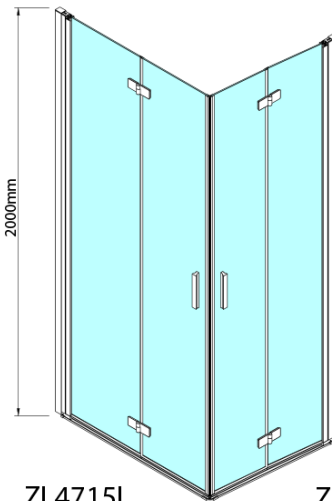

ZOOM Bi-fold Shower Door 800 mm, clear glass, right

Order code: ZL4815R

Basic information

Brand: Polysan

Series: ZOOM

Size

Width: 800 mm

Height: 2000 mm

Properties

Profile colour: Chrome - polished aluminum

Shape: Combinable door

Type of opening: Folding door

Opening direction: Right

Glass colour: TRANSPARENT glass

Glass finish: Antidrop

Glass thickness: 6 mm

Weight / Piece: 31.0 kg

Packaging: 1 Piece

Warranty: 3 years

ZOOM Bi-fold Shower Door 800 mm, clear glass,
right

Technical sheet

Model	A	B
ZL4715	685-715	697
ZL4815	785-815	797
ZL4915	885-915	897

ZOOM Bi-fold Shower Door 800 mm, clear glass,
right

Model	A	B	Y
ZL4715	670-690	837	339
ZL4815	770-790	978	378
ZL4915	870-890	1119	438

ZL4715L
ZL4815L
ZL4915L

ZL4715R
ZL4815R
ZL4915R

ZOOM Bi-fold Shower Door 800 mm, clear glass,
right

Model L		Model R	A	B	C	Y	Z
ZL4715L	+	ZL4815R	670-690	770-790	907	378	339
ZL4715L	+	ZL4915R	670-690	870-890	978	438	339
ZL4815L	+	ZL4915R	770-790	870-890	1048	438	378
ZL4815L	+	ZL4715R	770-790	670-690	907	339	378
ZL4915L	+	ZL4715R	870-890	670-690	978	339	438
ZL4915L	+	ZL4815R	870-890	770-790	1048	378	438