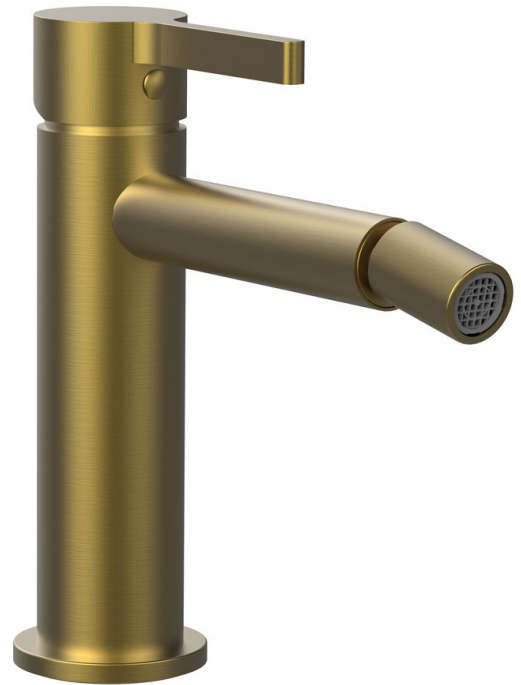

## Basic information

**Brand:** Sapho  
**Series:** ICONIC

## Size

**Width:** 45 mm  
**Height:** 157 mm

## Properties

**Colour:** Gold matt  
**Material:** Brass  
**Shape:** Circular  
**Installation:** Freestanding  
**Type of control:** Lever  
**Cartridge diameter:** 25 mm  
**Weight / Piece:** 1.556 kg  
**Packaging:** 1 Piece  
**Warranty:** 6 years

## Spare parts

Replacement Tall Cartridge 25mm (Order code: 521231)

Technical sheet