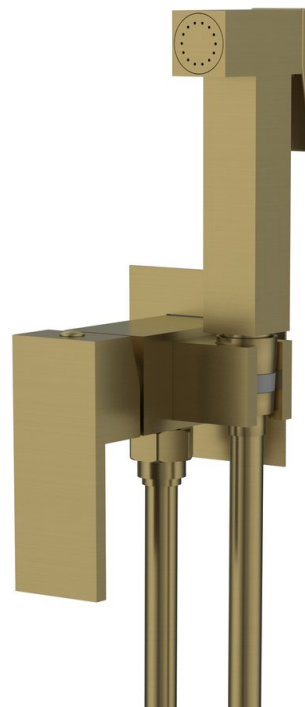

CUBEMIX concealed bidet mixer tap with stop spray, square, gold matt

Order code: CM040GB

Basic information

Brand: Sapho
Series: CUBEMIX

Size

Height: 70 mm

Properties

Colour: Gold matt
Material: Brass
Shape: Square
Installation: Concealed
Type of control: Lever
Cartridge diameter: 25 mm
Hose Length: 1200 mm
Weight / Piece: 3.23 kg
Packaging: 1 Piece
Warranty: 6 years

Spare parts

SOFTLEX plastic shower hose, 150cm, gold matt (Order code: 1208-19)
Replacement Cartridge, dia 25mm (Order code: NDSM07)

CUBEMIX concealed bidet mixer tap with stop spray,
square, gold matt

 SAPHO