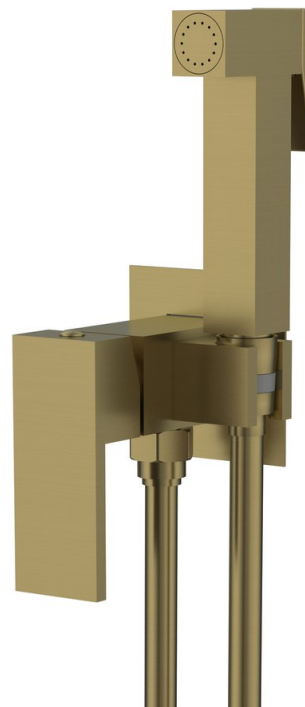

CUBEMIX concealed bidet mixer tap with stop spray, square, gold matt

 **SAPHO**

Order code: CM040GB

Basic information

Brand: Sapho
Series: CUBEMIX

Size

Height: 70 mm

Properties

Colour: Gold matt
Material: Brass
Shape: Square
Installation: Concealed
Type of control: Lever
Cartridge diameter: 25 mm
Hose Length: 1200 mm
Equipment: PVD coating
Weight / Piece: 3.23 kg
Packaging: 1 Piece
Warranty: 6 years

Spare parts

SOFTLEX plastic shower hose, 150cm, gold matt (Order code: 1208-19)
Replacement Cartridge, dia 25mm (Order code: NDSM07)

CUBEMIX concealed bidet mixer tap with stop spray,
square, gold matt

 SAPHO