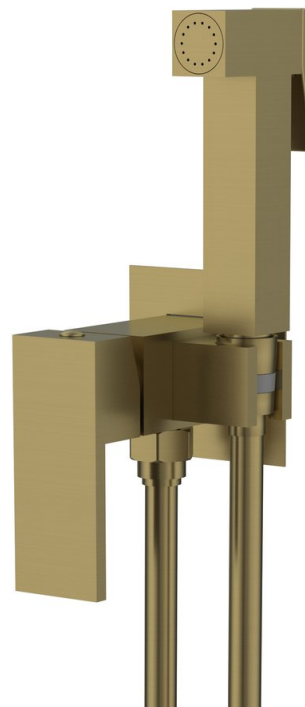

## CUBEMIX concealed bidet mixer tap with stop spray, square, gold matt

 **SAPHO**

Order code: CM040GB

### Size

Height: 70 mm

### Properties

Colour: Gold matt  
Material: Brass  
Shape: Square  
Installation: Concealed  
Type of control: Lever  
Cartridge diameter: 25 mm  
Hose Length: 1200 mm  
Weight / Piece: 3.23 kg  
Packaging: 1 Piece  
Warranty: 6 years

### Spare parts

SOFTLEX plastic shower hose, 150cm, gold matt (Order code: 1208-19)  
Replacement Cartridge, dia 25mm (Order code: NDSM07)

CUBEMIX concealed bidet mixer tap with stop spray,  
square, gold matt