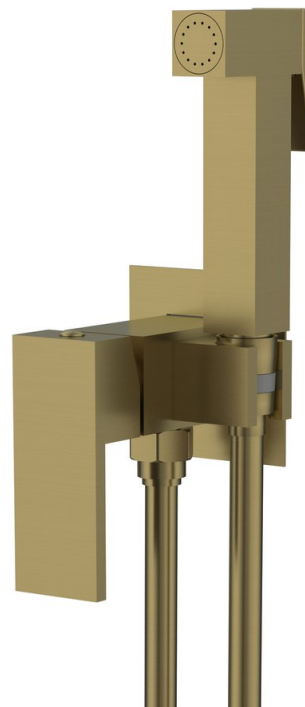

## CUBEMIX concealed bidet mixer tap with stop spray, square, gold matt

 **SAPHO**

Order code: CM040GB

### Size

Height: 70 mm

### Properties

Colour: Gold matt  
Material: Brass  
Shape: Square  
Installation: Concealed  
Type of control: Lever  
Cartridge diameter: 25 mm  
Hose Length: 1200 mm  
Equipment: PVD coating  
Weight / Piece: 3.23 kg  
Packaging: 1 Piece  
Warranty: 6 years

### Spare parts

SOFTLEX plastic shower hose, 150cm, gold matt (Order code: 1208-19)  
Replacement Cartridge, dia 25mm (Order code: NDSM07)

CUBEMIX concealed bidet mixer tap with stop spray,  
square, gold matt