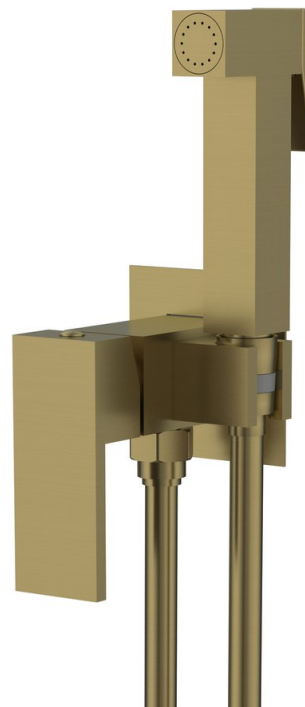

CUBEMIX concealed bidet mixer tap with stop spray, square, gold matt

 **SAPHO**

Order code: CM040GB

Basic information

Brand: Sapho
Series: CUBEMIX

Size

Height: 70 mm

Properties

Colour: Gold matt
Material: Brass
Shape: Square
Installation: Concealed
Type of control: Lever
Cartridge diameter: 25 mm
Hose Length: 1200 mm
Equipment: PVD coating
Weight / Piece: 3.23 kg
Packaging: 1 Piece
Warranty: 6 years

Spare parts

SOFTLEX plastic shower hose, 150cm, gold matt (Order code: 1208-19)
Replacement Cartridge, dia 25mm (Order code: NDSM07)

CUBEMIX concealed bidet mixer tap with stop spray,
square, gold matt

Technical sheet