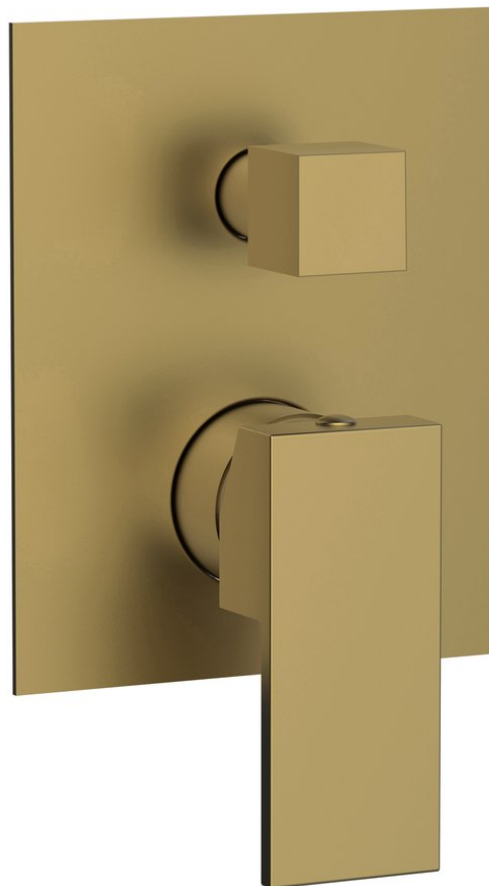

CUBEMIX concealed shower mixer tap, 2 outlets, gold matt

Order code: CM042GB

Basic information

Brand: Sapho
Series: CUBEMIX

Size

Width: 120 mm
Height: 150 mm

Properties

Colour: Gold matt
Material: Brass
Shape: Square
Installation: Concealed
Type of control: Lever
Type of diverter: Pressure
Cartridge diameter: 35 mm
Equipment: 2 outlets, PVD coating
Weight / Piece: 2.0 kg
Packaging: 1 Piece
Warranty: 6 years

Spare parts

Replacement Cartridge (Order code: 521601)

Technical sheet