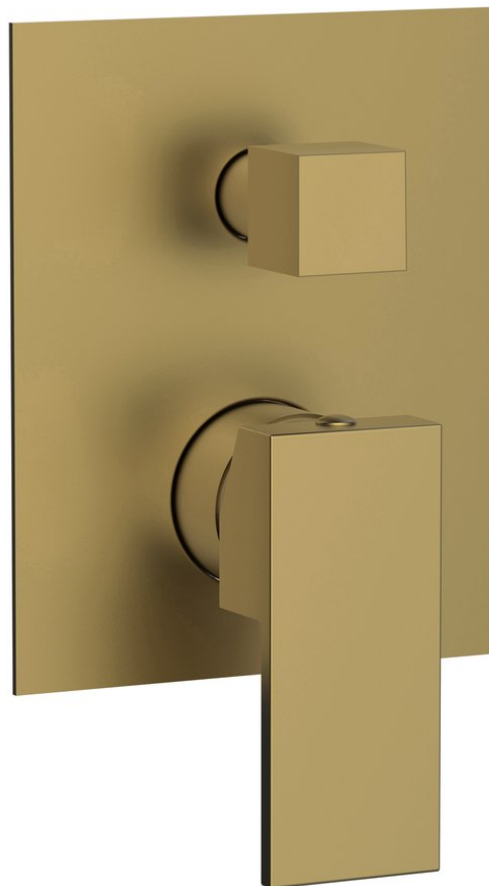

# CUBEMIX concealed shower mixer tap, 2 outlets, gold matt

**Order code:** CM042GB

## Basic information

**Brand:** Sapho  
**Series:** CUBEMIX

## Size

**Width:** 120 mm  
**Height:** 150 mm

## Properties

**Colour:** Gold matt  
**Material:** Brass  
**Shape:** Square  
**Installation:** Concealed  
**Type of control:** Lever  
**Type of diverter:** Pressure  
**Cartridge diameter:** 35 mm  
**Equipment:** 2 outlets  
**Weight / Piece:** 2.0 kg  
**Packaging:** 1 Piece  
**Warranty:** 6 years