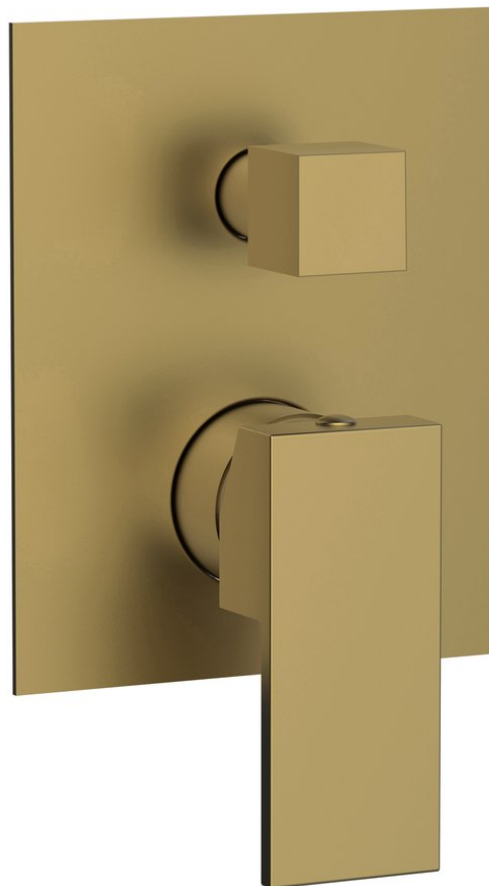

CUBEMIX concealed shower mixer tap, 2 outlets, gold matt

Order code: CM042GB

Basic information

Brand: Sapho
Series: CUBEMIX

Size

Width: 120 mm
Height: 150 mm

Properties

Colour: Gold matt
Material: Brass
Shape: Square
Installation: Concealed
Type of control: Lever
Type of diverter: Pressure
Cartridge diameter: 35 mm
Equipment: 2 outlets
Weight / Piece: 2.0 kg
Packaging: 1 Piece
Warranty: 6 years

Spare parts

Replacement Cartridge (Order code: 521601)

Technical sheet