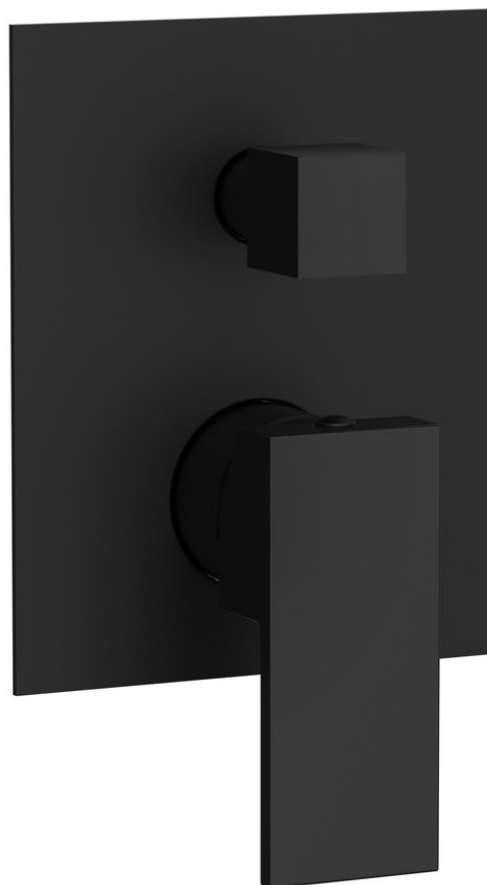

CUBEMIX concealed shower mixer tap, 2 outlets, black matt

Order code: CM042B

Basic information

Brand: Sapho
Series: CUBEMIX

Size

Width: 120 mm
Height: 150 mm

Properties

Colour: Black matt
Material: Brass
Shape: Square
Installation: Concealed
Type of control: Lever
Type of diverter: Pressure
Cartridge diameter: 35 mm
Equipment: 2 outlets
Weight / Piece: 2.0 kg
Packaging: 1 Piece
Warranty: 6 years

Spare parts

Replacement Cartridge (Order code: 521601)

Technical sheet