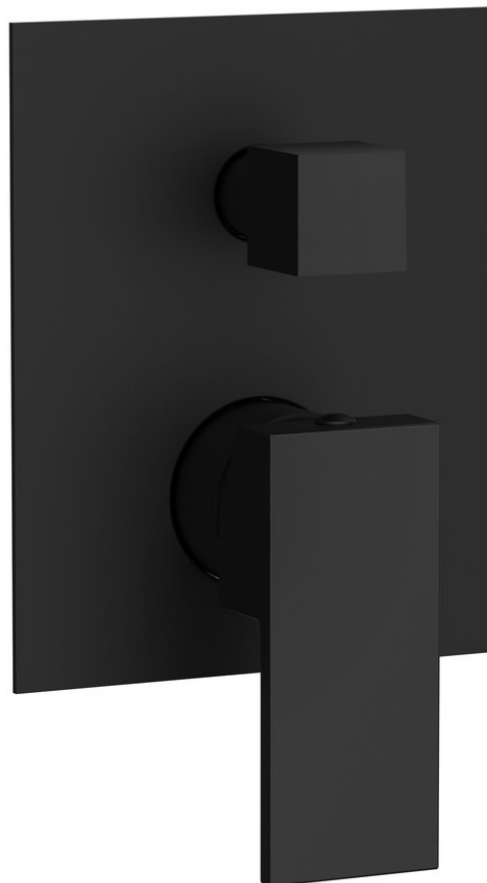

CUBEMIX concealed shower mixer tap, 2 outlets, black matt

Order code: CM042B

Basic information

Brand: Sapho
Series: CUBEMIX

Size

Width: 120 mm
Height: 150 mm

Properties

Colour: Black matt
Material: Brass
Shape: Square
Installation: Concealed
Type of control: Lever
Type of diverter: Pressure
Cartridge diameter: 35 mm
Equipment: 2 outlets
Weight / Piece: 2.0 kg
Packaging: 1 Piece
Warranty: 6 years

Spare parts

Replacement Cartridge (Order code: 521601)

Technical sheet