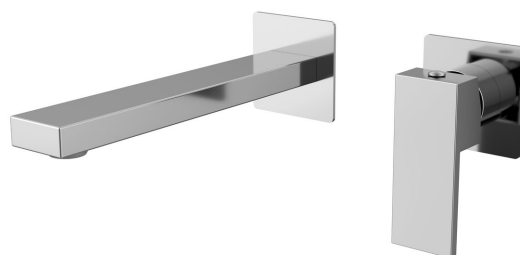

CUBEMIX concealed 2 hole washbasin mixer tap, chrome

Order code: CM008

Basic information

Brand: Sapho
Series: CUBEMIX

Size

Depth: 199 mm

Properties

Colour: Chrome
Material: Brass
Shape: Square
Installation: Concealed
Type of control: Lever
Cartridge diameter: 25 mm
Weight / Piece: 3.063 kg
Packaging: 1 Piece
Warranty: 6 years

Spare parts

Male Tap Aerator M24x1, plastic (Order code: NDA803FLBA)

Replacement Cartridge, dia 25mm (Order code: NDSM07)

CUBEMIX concealed 2 hole washbasin mixer tap,
chrome

Technical sheet