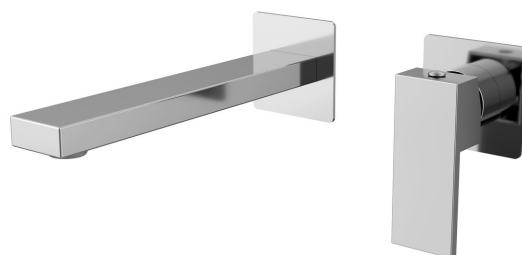

## CUBEMIX concealed 2 hole washbasin mixer tap, chrome

**Order code:** CM008

### Basic information

**Brand:** Sapho  
**Series:** CUBEMIX

### Size

**Depth:** 199 mm

### Properties

**Colour:** Chrome  
**Material:** Brass  
**Shape:** Square  
**Installation:** Concealed  
**Type of control:** Lever  
**Cartridge diameter:** 25 mm  
**Weight / Piece:** 3.063 kg  
**Packaging:** 1 Piece  
**Warranty:** 6 years