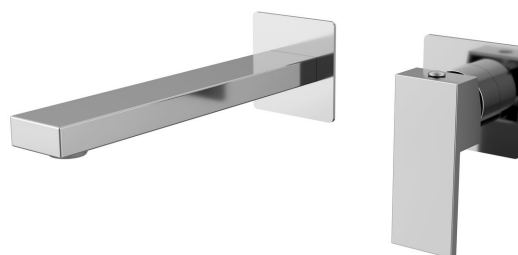

CUBEMIX concealed 2 hole washbasin mixer tap, chrome

Order code: CM008

Basic information

Brand: Sapho
Series: CUBEMIX

Size

Depth: 199 mm

Properties

Colour: Chrome
Material: Brass
Shape: Square
Installation: Concealed
Type of control: Lever
Cartridge diameter: 25 mm
Weight / Piece: 3.063 kg
Packaging: 1 Piece
Warranty: 6 years

Spare parts

Male Tap Aerator M24x1, plastic (Order code: NDA803FLBA)

Replacement Cartridge, dia 25mm (Order code: NDSM07)

CUBEMIX concealed 2 hole washbasin mixer tap,
chrome

Technical sheet