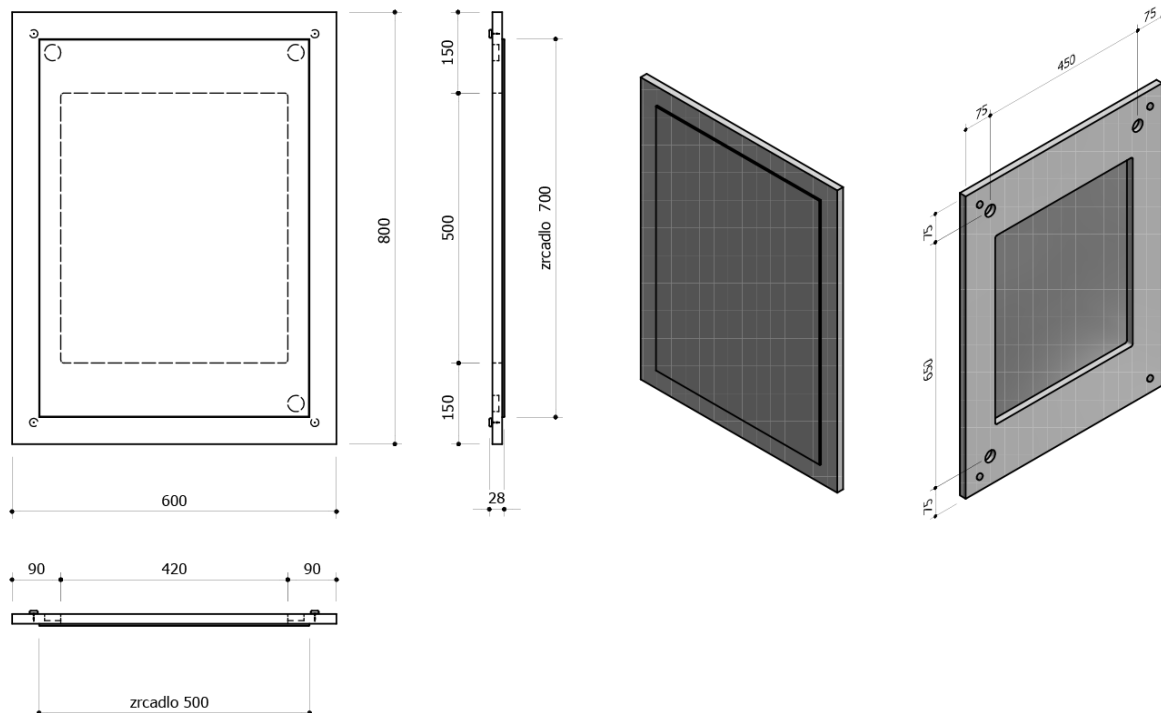

Order code: KSET-089

Basic information

Brand: Sapho
Series: THEIA

Size

Width: 605 mm

Properties

Colour: Grey
Decor: Oak silver
Material: MDF/laminate
Installation: Wall-Hung
Type of cabinet: Drawers
Type of washbasin: Washbasin
Mirror type: Framed mirrors
Equipment: Silent and soft closing
Weight / set: 80.22 kg
Packaging: 4 Piece
Warranty: 2 years

Technical sheet

Bathroom set THEIA 60, silver oak