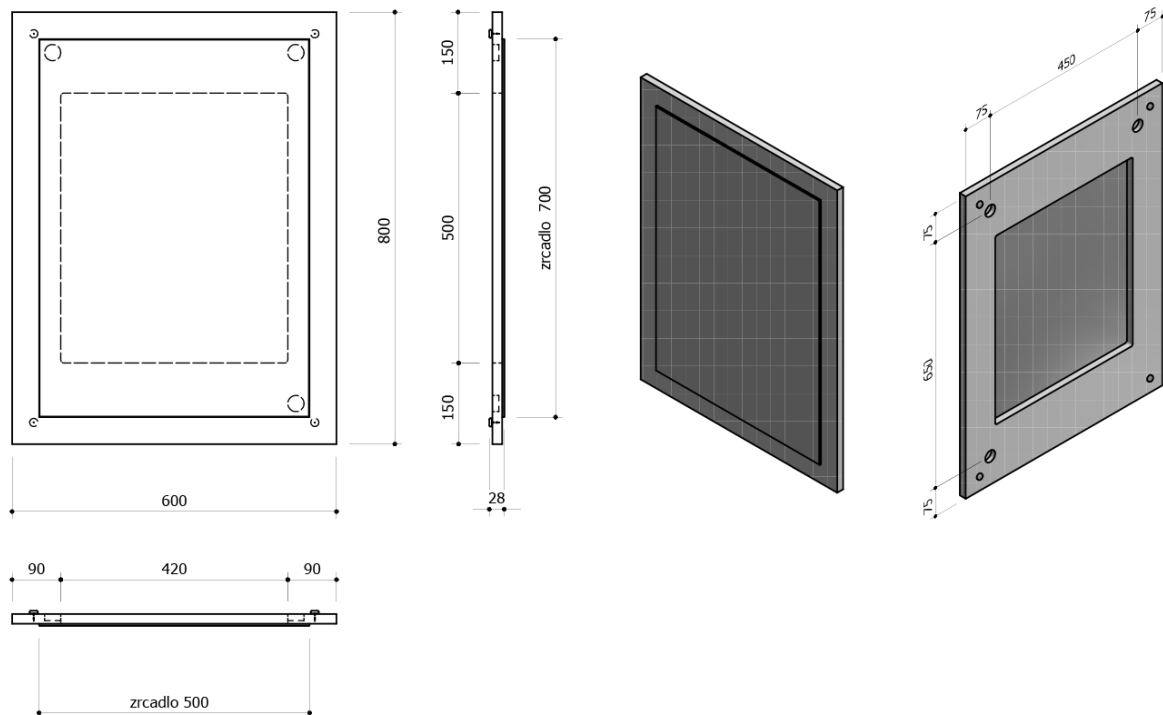

Order code: KSET-089

Basic information

Brand: Sapho
Series: THEIA

Size

Width: 605 mm

Properties

Colour: Grey
Decor: Oak silver
Material: MDF/laminate
Installation: Wall-Hung
Type of cabinet: Drawers
Type of washbasin: Washbasin
Mirror type: Framed mirrors
Equipment: Silent and soft closing
Weight / set: 80.22 kg
Packaging: 4 Piece
Warranty: 2 years

Technical sheet

Bathroom set THEIA 60, silver oak