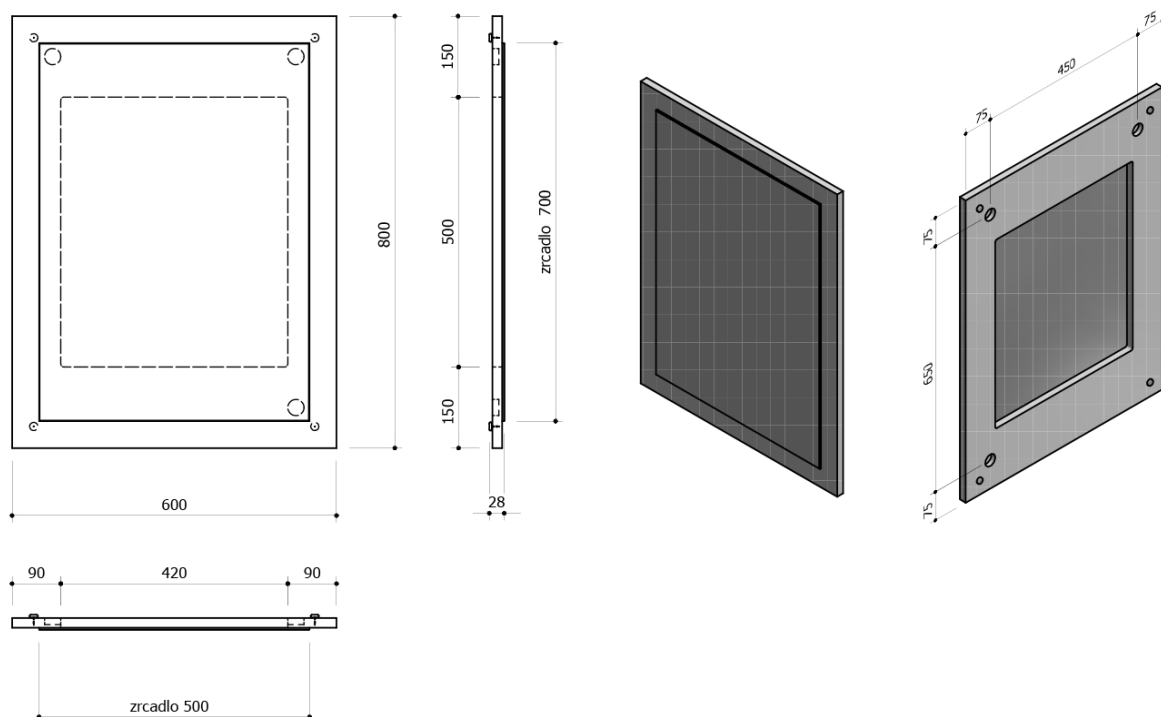

Bathroom set THEIA 60, silver oak

 SAPHO

Order code: KSET-089

Size

Width: 605 mm

Properties

Colour: Grey

Decor: Oak silver

Material: MDF/laminate

Warranty: 2 years

Technical sheet

Bathroom set THEIA 60, silver oak