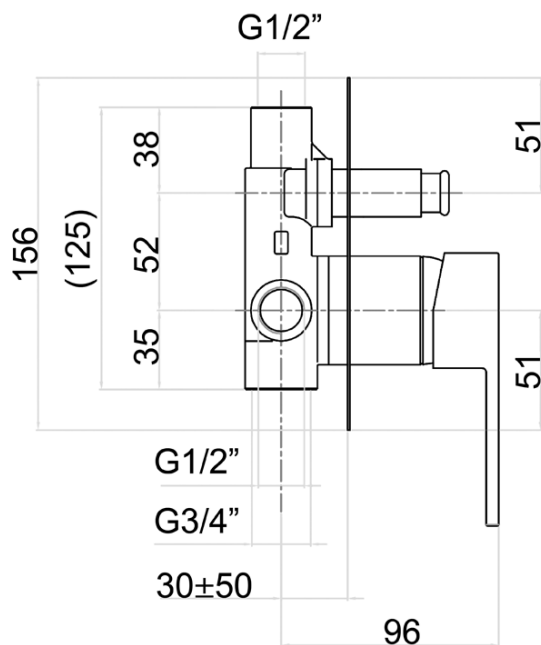

LATUS concealed shower set with a lever mixer tap, 2 outlets, black matt

 **SAPHO**

Order code: 1102-42B-01

Basic information

Brand: Sapho
Series: LATUS

Properties

Colour: Black matt
Material: Brass
Shape: Square
Installation: Concealed
Type of control: Lever
Type of diverter: Pressure
Cartridge diameter: 42 mm
Shower functions: Rain
Equipment: AntiCalc, Anti-twist system, 2 outlets
Weight / Piece: 5.468 kg
Packaging: 6 Piece

Spare parts

Replacement Cartridge (blister pack) STANDARD dia 42 mm (Order code: 1110-98)

LATUS concealed shower set with a lever mixer tap, 2 outlets, black matt

Technical sheet

LATUS concealed shower set with a lever mixer tap, 2 outlets, black matt