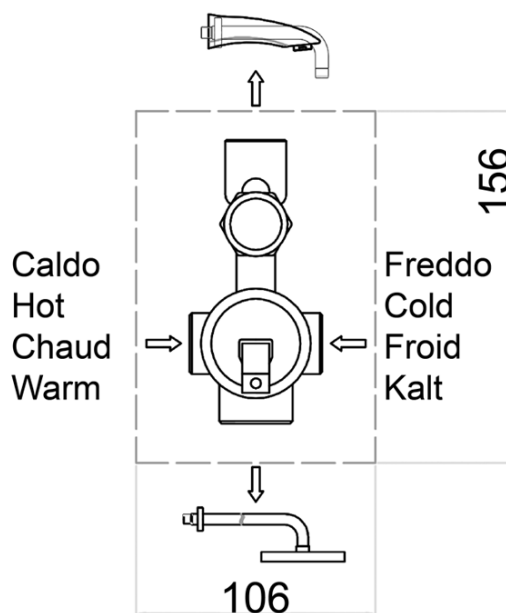

LATUS concealed shower set with a lever mixer tap, 2 outlets, black matt

 **SAPHO**

Order code: 1102-42B-01

Basic information

Brand: Sapho
Series: LATUS

Properties

Colour: Black matt
Material: Brass
Shape: Square
Installation: Concealed
Type of control: Lever
Type of diverter: Pressure
Cartridge diameter: 42 mm
Shower functions: Rain
Equipment: AntiCalc, Anti-twist system, 2 outlets
Weight / Piece: 5.468 kg
Packaging: 6 Piece

Spare parts

Replacement Cartridge (blister pack) STANDARD dia 42 mm (Order code: 1110-98)

LATUS concealed shower set with a lever mixer tap, 2 outlets, black matt

Technical sheet

LATUS concealed shower set with a lever mixer tap, 2 outlets, black matt