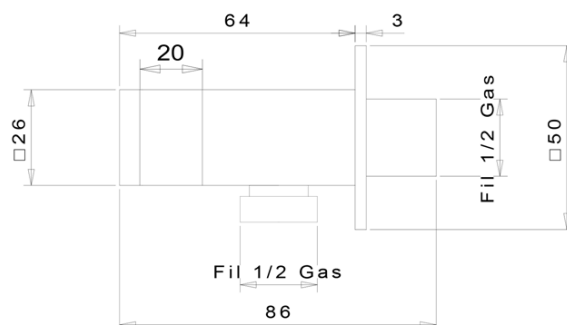

LATUS concealed shower set with a lever mixer tap, 2 outlets, black matt

Order code: 1102-42B-01

Basic information

Brand: Sapho
Series: LATUS

Properties

Colour: Black matt
Material: Brass
Shape: Square
Installation: Concealed
Type of control: Lever
Type of diverter: Pressure
Cartridge diameter: 42 mm
Shower functions: Rain
Equipment: AntiCalc, Anti-twist system, 2 outlets
Weight / Piece: 5.468 kg
Packaging: 6 Piece

Spare parts

Replacement Cartridge (blister pack) STANDARD dia 42 mm (Order code: 1110-98)

LATUS concealed shower set with a lever mixer tap, 2 outlets, black matt

Technical sheet

LATUS concealed shower set with a lever mixer tap, 2 outlets, black matt