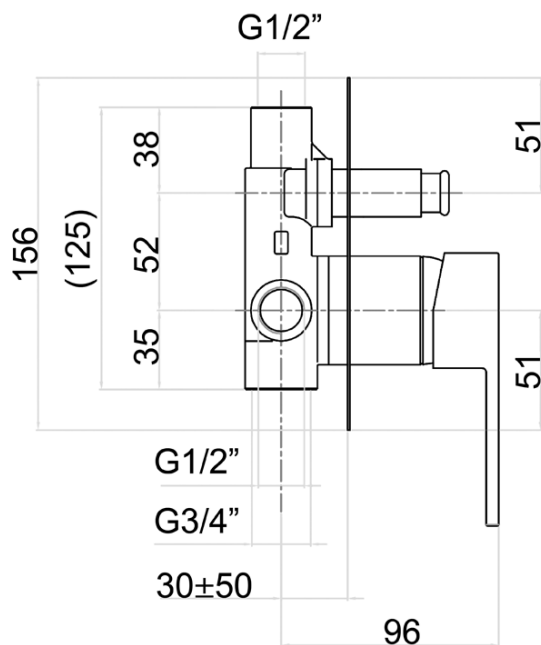

LATUS concealed shower set with a lever mixer tap, 2 outlets, black matt

Order code: 1102-42B-01

Basic information

Brand: Sapho
Series: LATUS

Properties

Colour: Black matt
Material: Brass
Shape: Square
Installation: Concealed
Type of control: Lever
Type of diverter: Pressure
Cartridge diameter: 42 mm
Shower functions: Rain
Equipment: AntiCalc, Anti-twist system, 2 outlets
Weight / Piece: 5.468 kg
Packaging: 6 Piece

Spare parts

Replacement Cartridge (blister pack) STANDARD dia 42 mm (Order code: 1110-98)

LATUS concealed shower set with a lever mixer tap, 2 outlets, black matt

Technical sheet

LATUS concealed shower set with a lever mixer tap, 2 outlets, black matt