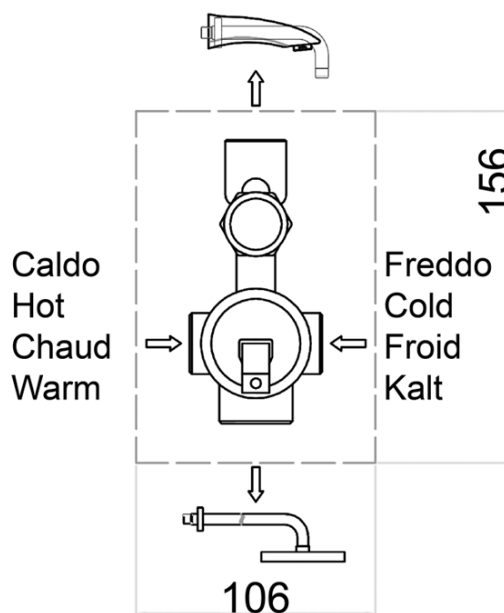

LATUS concealed shower set with a lever mixer tap, 2 outlets, black matt

 **SAPHO**

Order code: 1102-42B-01

Basic information

Brand: Sapho
Series: LATUS

Properties

Colour: Black matt
Material: Brass
Shape: Square
Installation: Concealed
Type of control: Lever
Type of diverter: Pressure
Cartridge diameter: 42 mm
Shower functions: Rain
Equipment: AntiCalc, Anti-twist system, 2 outlets
Weight / Piece: 5.468 kg
Packaging: 6 Piece

Spare parts

Replacement Cartridge (blister pack) STANDARD dia 42 mm (Order code: 1110-98)

LATUS concealed shower set with a lever mixer tap, 2 outlets, black matt

Technical sheet

LATUS concealed shower set with a lever mixer tap, 2 outlets, black matt