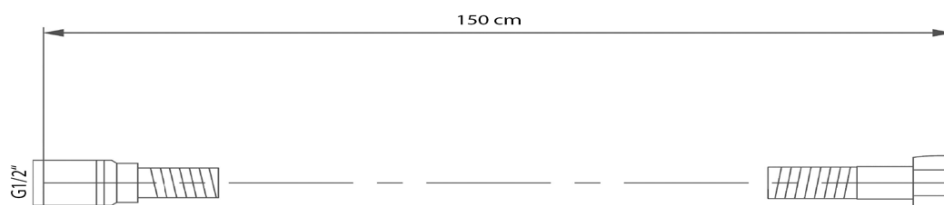

LATUS concealed shower set with a lever mixer tap, 2 outlets, black matt

 **SAPHO**

Order code: 1102-42B-01

Basic information

Brand: Sapho
Series: LATUS

Properties

Colour: Black matt
Material: Brass
Shape: Square
Installation: Concealed
Type of control: Lever
Type of diverter: Pressure
Cartridge diameter: 42 mm
Shower functions: Rain
Equipment: AntiCalc, Anti-twist system, 2 outlets
Weight / Piece: 5.468 kg
Packaging: 6 Piece

Spare parts

Replacement Cartridge (blister pack) STANDARD dia 42 mm (Order code: 1110-98)

LATUS concealed shower set with a lever mixer tap, 2 outlets, black matt

Technical sheet

LATUS concealed shower set with a lever mixer tap, 2 outlets, black matt