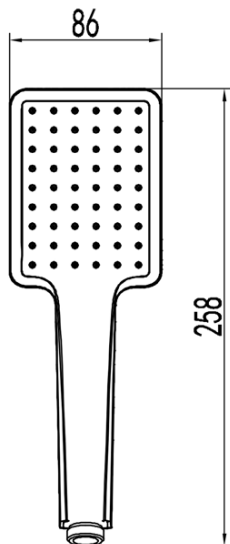

LATUS concealed shower set with a lever mixer tap, 2 outlets, black matt

 **SAPHO**

Order code: 1102-42B-01

Basic information

Brand: Sapho
Series: LATUS

Properties

Colour: Black matt
Material: Brass
Shape: Square
Installation: Concealed
Type of control: Lever
Type of diverter: Pressure
Cartridge diameter: 42 mm
Shower functions: Rain
Equipment: AntiCalc, Anti-twist system, 2 outlets
Weight / Piece: 5.468 kg
Packaging: 6 Piece

Spare parts

Replacement Cartridge (blister pack) STANDARD dia 42 mm (Order code: 1110-98)

LATUS concealed shower set with a lever mixer tap, 2 outlets, black matt

Technical sheet

LATUS concealed shower set with a lever mixer tap, 2 outlets, black matt