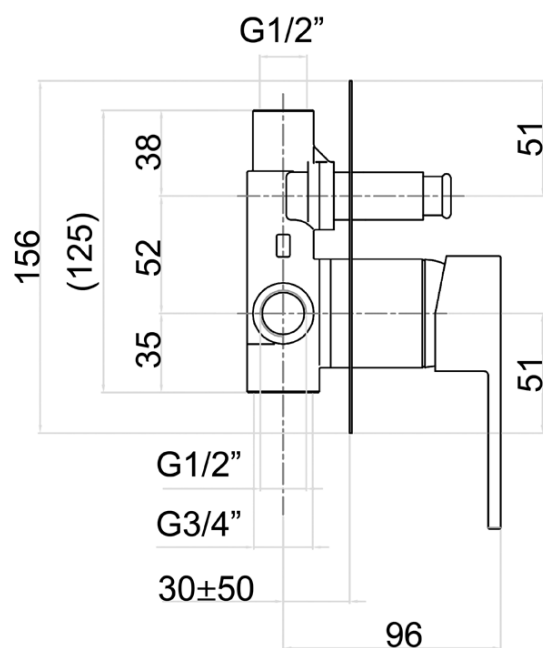

LATUS concealed shower set with a lever mixer tap, 2 outlets, black matt

 **SAPHO**

Order code: 1102-42B-01

Basic information

Brand: Sapho
Series: LATUS

Properties

Colour: Black matt
Material: Brass
Shape: Square
Installation: Concealed
Type of control: Lever
Type of diverter: Pressure
Cartridge diameter: 42 mm
Shower functions: Rain
Equipment: AntiCalc, Anti-twist system, 2 outlets
Weight / Piece: 5.468 kg
Packaging: 6 Piece

Spare parts

Replacement Cartridge (blister pack) STANDARD dia 42 mm (Order code: 1110-98)

LATUS concealed shower set with a lever mixer tap, 2 outlets, black matt

Technical sheet

LATUS concealed shower set with a lever mixer tap, 2 outlets, black matt