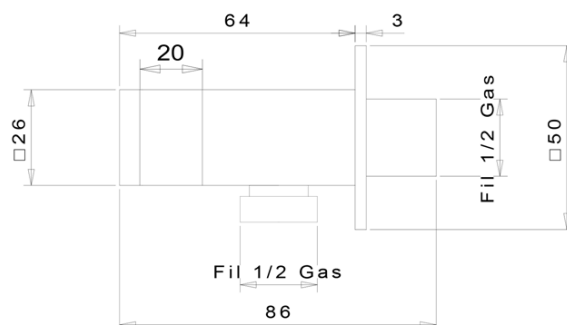

LATUS concealed shower set with a lever mixer tap, 2 outlets, black matt

 **SAPHO**

Order code: 1102-42B-01

Basic information

Brand: Sapho
Series: LATUS

Properties

Colour: Black matt
Material: Brass
Shape: Square
Installation: Concealed
Type of control: Lever
Type of diverter: Pressure
Cartridge diameter: 42 mm
Shower functions: Rain
Equipment: AntiCalc, Anti-twist system, 2 outlets
Weight / Piece: 5.468 kg
Packaging: 6 Piece

Spare parts

Replacement Cartridge (blister pack) STANDARD dia 42 mm (Order code: 1110-98)

LATUS concealed shower set with a lever mixer tap, 2 outlets, black matt

Technical sheet

LATUS concealed shower set with a lever mixer tap, 2 outlets, black matt