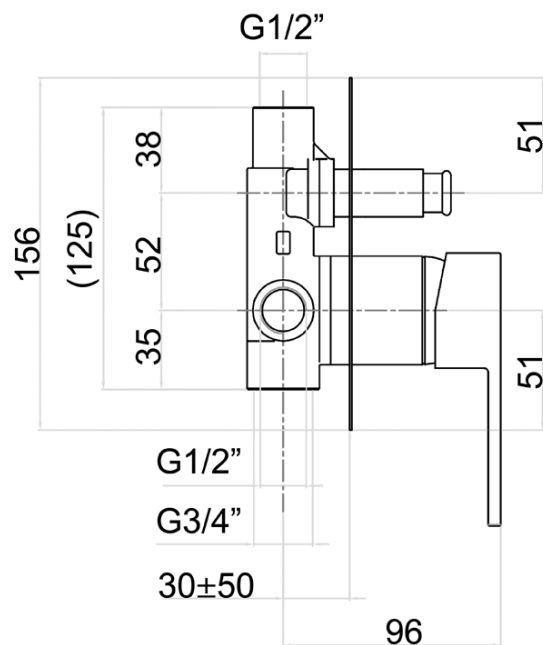

LATUS concealed shower set with a lever mixer tap, 2 outlets, black matt

 **SAPHO**

Order code: 1102-42B-01

Basic information

Brand: Sapho
Series: LATUS

Properties

Colour: Black matt
Material: Brass
Shape: Square
Installation: Concealed
Type of control: Lever
Type of diverter: Pressure
Cartridge diameter: 42 mm
Shower functions: Rain
Equipment: AntiCalc, Anti-twist system, 2 outlets
Weight / Piece: 5.468 kg
Packaging: 6 Piece

Spare parts

Replacement Cartridge (blister pack) STANDARD dia 42 mm (Order code: 1110-98)

LATUS concealed shower set with a lever mixer tap, 2 outlets, black matt

Technical sheet

LATUS concealed shower set with a lever mixer tap, 2 outlets, black matt