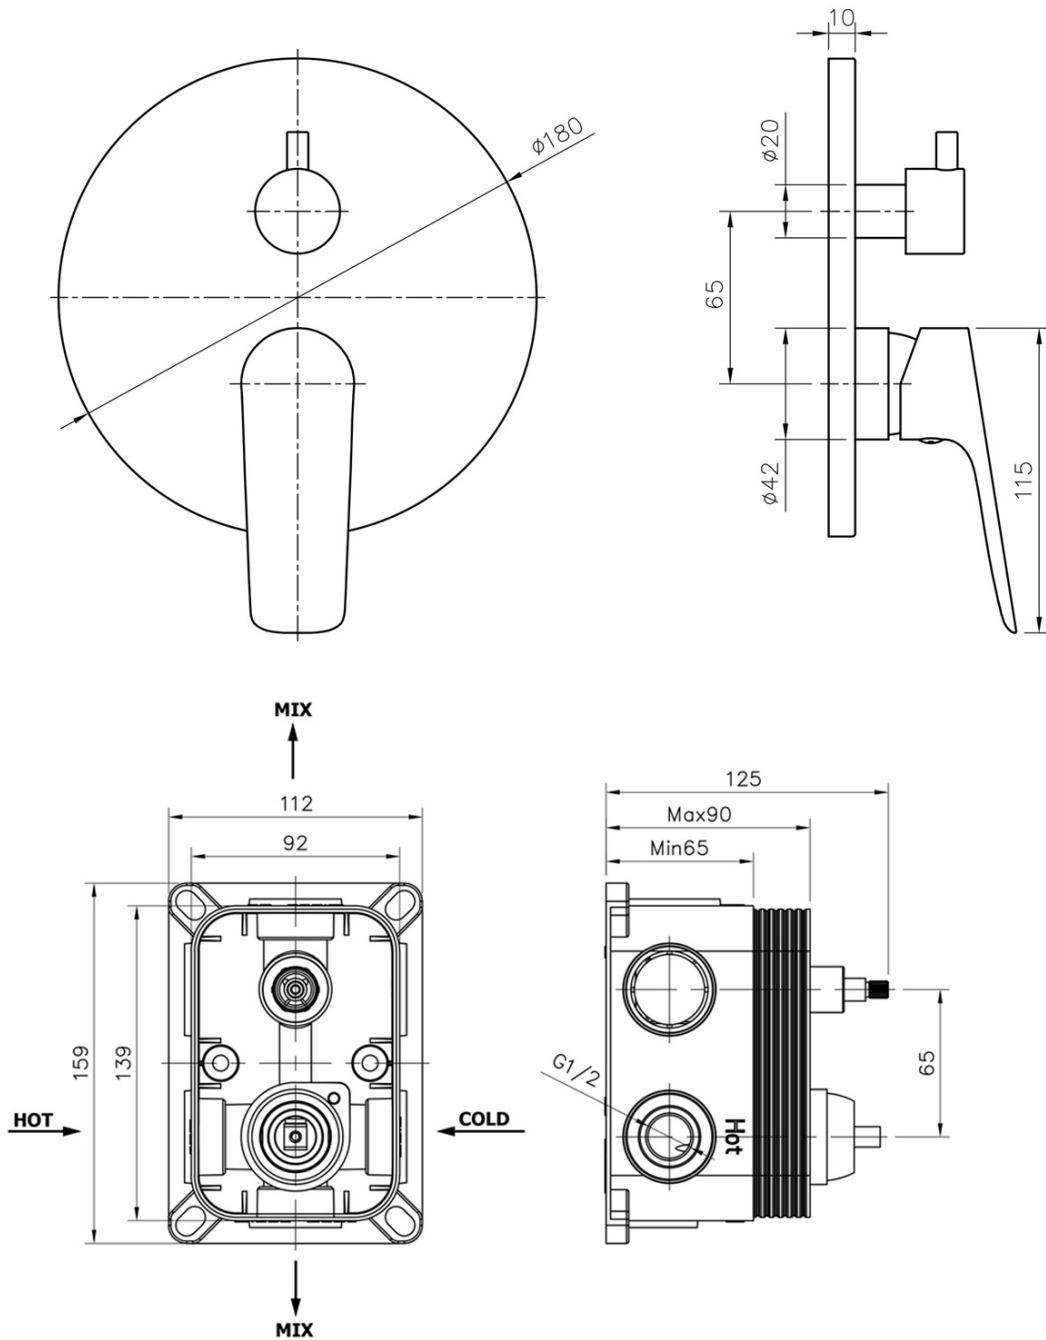

SCHMITZ Concealed Shower Set with a single lever Mixer Tap, 2 Outlets, Chrome

BRUCKNER

Order code: 863.142.1

Basic information

Brand: Bruckner
Series: SCHMITZ

Properties

Colour: Chrome
Material: Brass
Shape: Circular
Installation: Concealed
Type of control: Lever
Type of diverter: Rotary
Cartridge diameter: 35 mm
Shower functions: Rain
Rod cross-sectional dimension: Diameter 22 mm
Equipment: AntiCalc, 2 outlets
Weight / Piece: 4.45 kg
Packaging: 6 Piece
Warranty: 6 years

Spare parts

Replacement Cartridge dia 35mm, low (Order code: 350.124.1)

SCHMITZ Concealed Shower Set with a single lever Mixer Tap, 2 Outlets, Chrome

BRUCKNER

Technical sheet

SCHMITZ Concealed Shower Set with a single lever Mixer Tap, 2 Outlets, Chrome