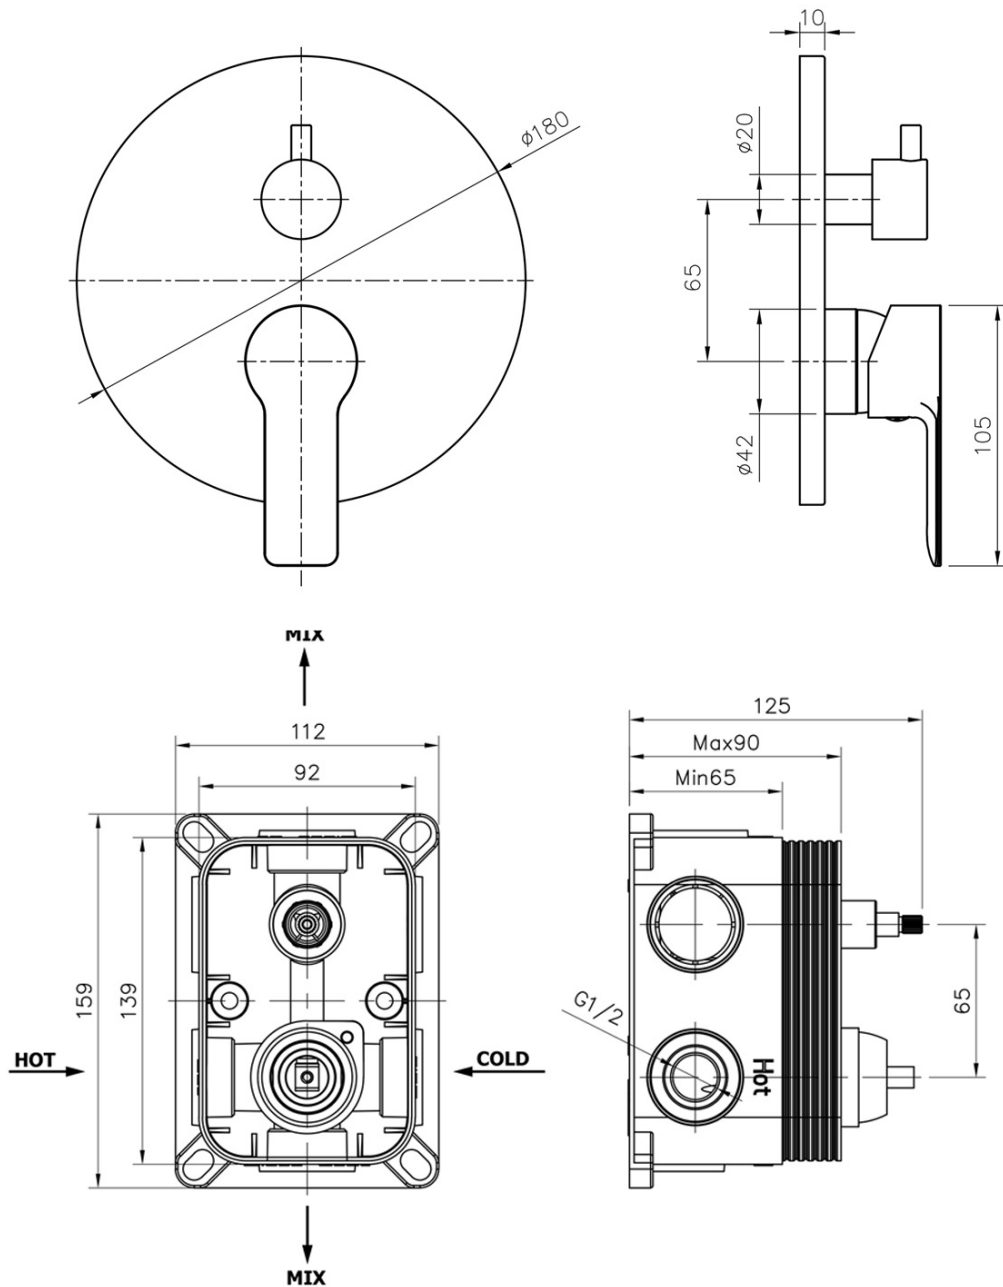

BARON Concealed Shower Set with a single lever Mixer Tap, 2 Outlets, Chrome

BRUCKNER

Order code: 612.142.1

Basic information

Brand: Bruckner
Series: BARON

Properties

Colour: Chrome
Material: Brass
Shape: Circular
Installation: Concealed
Type of control: Lever
Type of diverter: Rotary
Cartridge diameter: 35 mm
Shower functions: Rain
Equipment: AntiCalc, 2 outlets
Weight / Piece: 3.919 kg
Packaging: 6 Piece
Warranty: 6 years

Spare parts

Replacement Cartridge dia 35mm, low (Order code: 350.124.1)

**BARON Concealed Shower Set with a single lever Mixer
Tap, 2 Outlets, Chrome**

Technical sheet

BARON Concealed Shower Set with a single lever Mixer Tap, 2 Outlets, Chrome