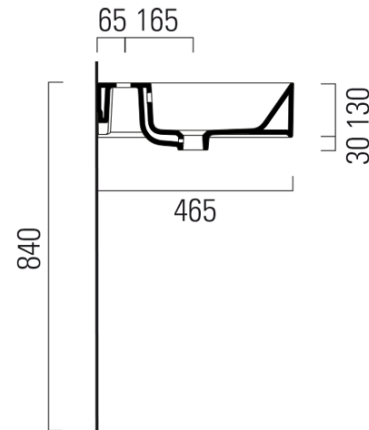

KUBE X Ceramic Washbasin 100x47 cm, 3 hole, white ExtraGlaze

Order code: 9423311

Basic information

Brand: GSI
Series: KUBE X

Size

Width: 1000 mm
Height: 160 mm
Depth: 470 mm

Properties

Colour: White
Material: Ceramic
Installation: Freestanding, Wall-hung - Screws
Type of washbasin: Washbasin
Tap hole: 3 tap holes
Overflow: Yes
Shape: Rectangle
Equipment: ExtraGlaze
Weight / Piece: 28.0 kg
Packaging: 1 Piece
Warranty: 2 years

We recommend buy

1 Piece GSI Click-Clack washbasin waste 5/4", ceramic plug, white (Order code: PCS11)

Technical sheet

* Taglio sul mobile
Furniture's cut