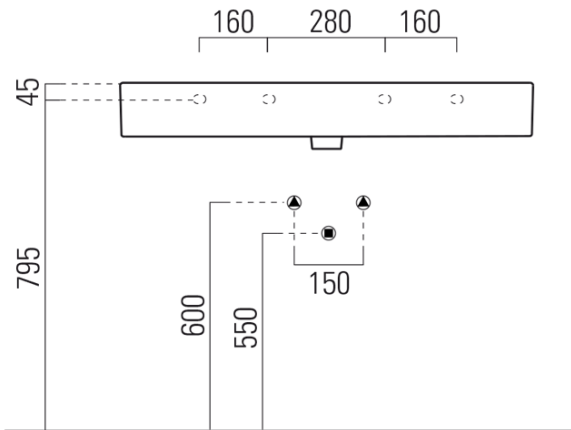

KUBE X Ceramic Washbasin 100x47 cm, 3 hole, white ExtraGlaze

Order code: 9423311

Basic information

Brand: GSI
Series: KUBE X

Size

Width: 1000 mm
Height: 160 mm
Depth: 470 mm

Properties

Colour: White
Material: Ceramic
Installation: Freestanding, Wall-hung - Screws
Type of washbasin: Washbasin
Tap hole: 3 tap holes
Overflow: Yes
Shape: Rectangle
Equipment: ExtraGlaze
Weight / Piece: 28.0 kg
Packaging: 1 Piece
Warranty: 2 years

We recommend buy

1 Piece GSI Click-Clack washbasin waste 5/4", ceramic plug, white (Order code: PCS11)

Technical sheet

* Taglio sul mobile
Furniture's cut