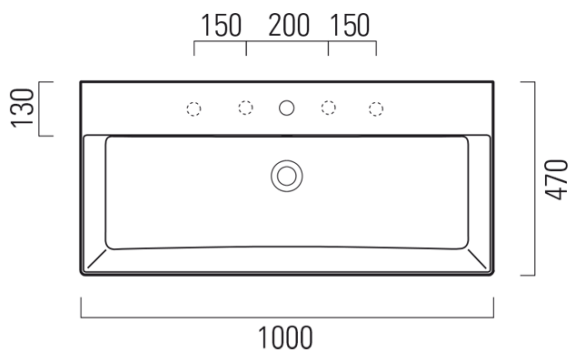

KUBE X Ceramic Washbasin 100x47 cm, 3 hole, white ExtraGlaze

Order code: 9423311

Basic information

Brand: GSI
Series: KUBE X

Size

Width: 1000 mm
Height: 160 mm
Depth: 470 mm

Properties

Colour: White
Material: Ceramic
Installation: Freestanding, Wall-hung - Screws
Type of washbasin: Washbasin
Tap hole: 3 tap holes
Overflow: Yes
Shape: Rectangle
Equipment: ExtraGlaze
Weight / Piece: 28.0 kg
Packaging: 1 Piece
Warranty: 2 years

We recommend buy

1 Piece GSI Click-Clack washbasin waste 5/4", ceramic plug, white (Order code: PCS11)

Technical sheet

* Taglio sul mobile
Furniture's cut