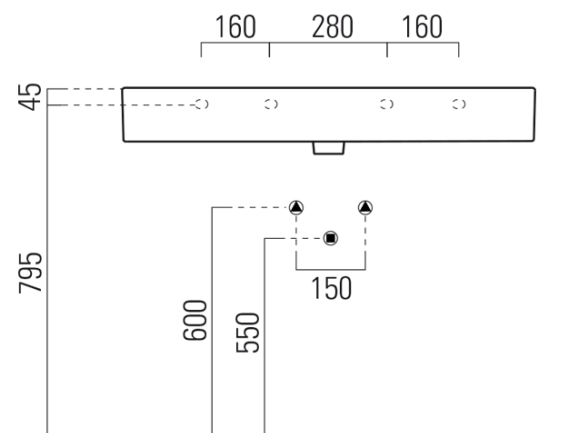

KUBE X Ceramic Washbasin 100x47 cm, 3 hole, white ExtraGlaze

Order code: 9423311

Basic information

Brand: GSI
Series: KUBE X

Size

Width: 1000 mm
Height: 160 mm
Depth: 470 mm

Properties

Colour: White
Material: Ceramic
Installation: Freestanding, Wall-hung - Screws
Type of washbasin: Washbasin
Tap hole: 3 tap holes
Overflow: Yes
Shape: Rectangle
Equipment: ExtraGlaze
Weight / Piece: 28.0 kg
Packaging: 1 Piece
Warranty: 2 years

We recommend buy

1 Piece GSI Click-Clack washbasin waste 5/4", ceramic plug, white (Order code: PCS11)

Technical sheet

* Taglio sul mobile
Furniture's cut