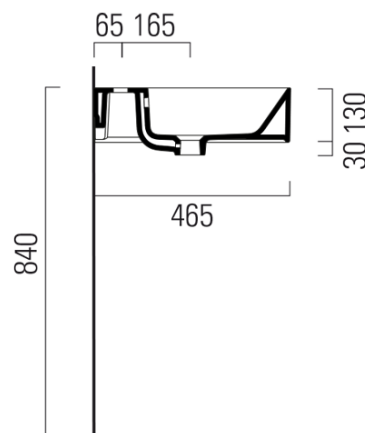

KUBE X Ceramic Washbasin 100x47 cm, 3 hole, white ExtraGlaze

Order code: 9423311

Basic information

Brand: GSI
Series: KUBE X

Size

Width: 1000 mm
Height: 160 mm
Depth: 470 mm

Properties

Colour: White
Material: Ceramic
Installation: Freestanding, Wall-hung - Screws
Type of washbasin: Washbasin
Tap hole: 3 tap holes
Overflow: Yes
Shape: Rectangle
Equipment: ExtraGlaze
Weight / Piece: 28.0 kg
Packaging: 1 Piece
Warranty: 2 years

We recommend buy

1 Piece GSI Click-Clack washbasin waste 5/4", ceramic plug, white (Order code: PCS11)

Technical sheet

* Taglio sul mobile
Furniture's cut