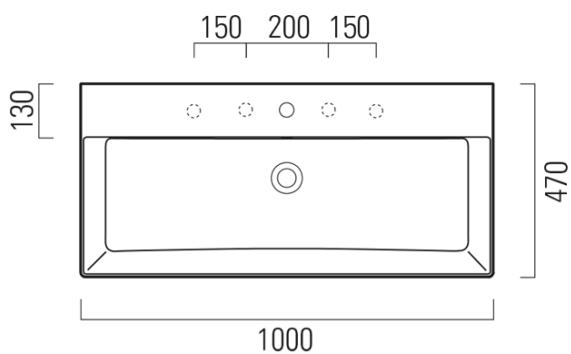

KUBE X Ceramic Washbasin 100x47 cm, 3 hole, white ExtraGlaze

Order code: 9423311

Basic information

Brand: GSI
Series: KUBE X

Size

Width: 1000 mm
Height: 160 mm
Depth: 470 mm

Properties

Colour: White
Material: Ceramic
Installation: Freestanding, Wall-hung - Screws
Type of washbasin: Washbasin
Tap hole: 3 tap holes
Overflow: Yes
Shape: Rectangle
Equipment: ExtraGlaze
Weight / Piece: 28.0 kg
Packaging: 1 Piece
Warranty: 2 years

We recommend buy

1 Piece GSI Click-Clack washbasin waste 5/4", ceramic plug, white (Order code: PCS11)

Technical sheet

* Taglio sul mobile
Furniture's cut