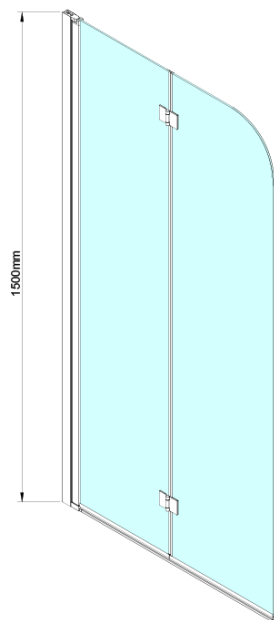

Technical sheet