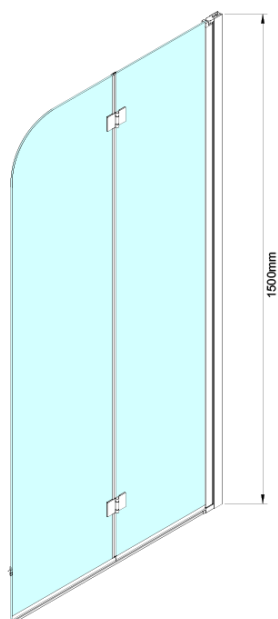

Technical sheet