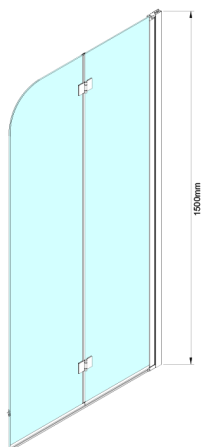

LORO Bath Screen foldable 900mm, clear glass

Order code: GN1190

Size

Width: 900 mm

Height: 1500 mm

Properties

Warranty: 2 years

Technical sheet

GN1190