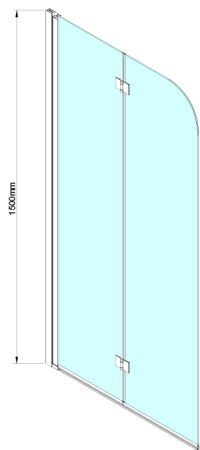

LORO Bath Screen foldable 900mm, clear glass

Order code: GN1190

Size

Width: 900 mm

Height: 1500 mm

Properties

Warranty: 2 years

Technical sheet

GN1190