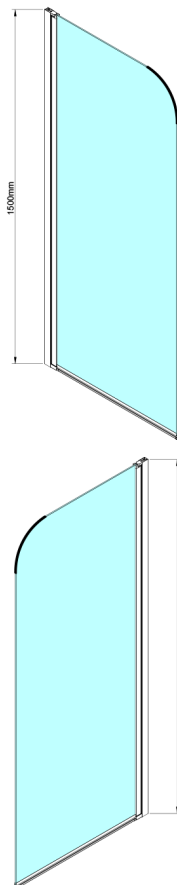

LORO Bath Screen 750mm, clear glass

Order code: GN1175

Size

Width: 750 mm
Height: 1500 mm

Properties

Warranty: 2 years

Technical sheet

GN1175