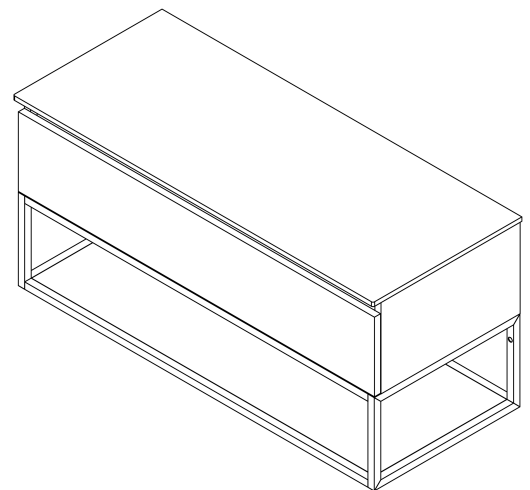

SKARA Vanity Unit with Rockstone board 110x50x45cm, black matt/Oak Alabama/white matt

Order code: CG007-2222-01

Basic information

Brand: Sapho
Series: SKARA

Size

Width: 1100 mm
Height: 500 mm
Depth: 450 mm

Properties

Colour: Brown
Decor: Oak Alabama
Colour options: According to the Swatch
Material: Aluminum, MDF/laminate
Installation: Wall-Hung
Type of cabinet: Drawers
Equipment: Silent and soft closing
Package does not contain: Washbasin
Weight / Piece: 37.6 kg
Packaging: 1 Piece
Warranty: 2 years

We recommend buy

1 Piece MURALES furniture space saving siphon, 5/4", 32mm waste, white (Order code: 151.032.0)

Spare parts

Furniture Hinge CAMAR 60x28 (Order code: D-07.091.660.05)

Technical sheet

Installation of drain + hot & cold water pipes