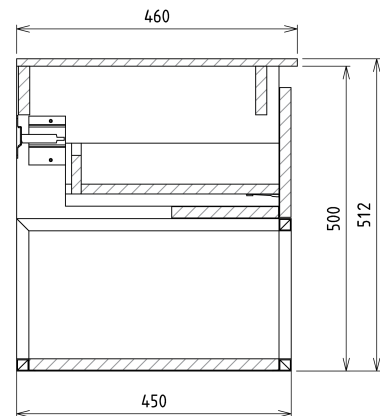

SKARA Vanity Unit with Rockstone board 110x50x45cm, black matt/Oak Alabama/white matt

Order code: CG007-2222-01

Basic information

Brand: Sapho
Series: SKARA

Size

Width: 1100 mm
Height: 500 mm
Depth: 450 mm

Properties

Colour: Brown
Decor: Oak Alabama
Colour options: According to the Swatch
Material: Aluminum, MDF/laminate
Installation: Wall-Hung
Type of cabinet: Drawers
Equipment: Silent and soft closing
Package does not contain: Washbasin
Weight / Piece: 37.6 kg
Packaging: 1 Piece
Warranty: 2 years

We recommend buy

1 Piece MURALES furniture space saving siphon, 5/4", 32mm waste, white (Order code: 151.032.0)

Spare parts

Furniture Hinge CAMAR 60x28 (Order code: D-07.091.660.05)

Technical sheet

Installation of drain + hot & cold water pipes