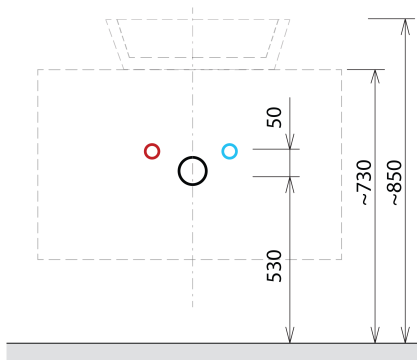

SKARA Vanity Unit with Rockstone board 110x50x45cm, black matt/Oak Alabama/white matt

Order code: CG007-2222-01

Basic information

Brand: Sapho
Series: SKARA

Size

Width: 1100 mm
Height: 500 mm
Depth: 450 mm

We recommend buy

1 Piece MURALES furniture space saving siphon, 5/4", 32mm waste, white (Order code: 151.032.0)

Spare parts

Furniture Hinge CAMAR 60x28 (Order code: D-07.091.660.05)

Technical sheet

Installation of drain + hot & cold water pipes