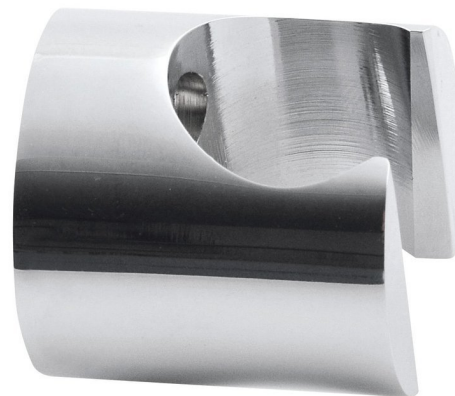

Order code: 1205-15

Basic information

Brand: Sapho

Size

Diameter: 30 mm

Width: 30 mm

Height: 30 mm

Depth: 44 mm

Properties

Colour: Chrome

Material: Brass

Shape: Circular

Installation: Wall-mounted

Equipment: Fixed

Weight / Piece: 0.12 kg

Packaging: 1 Piece

Warranty: 2 years

Spare parts

UAK 6 bathroom accessories fixing kit, screw 4,5x60 (Order code: 40015)