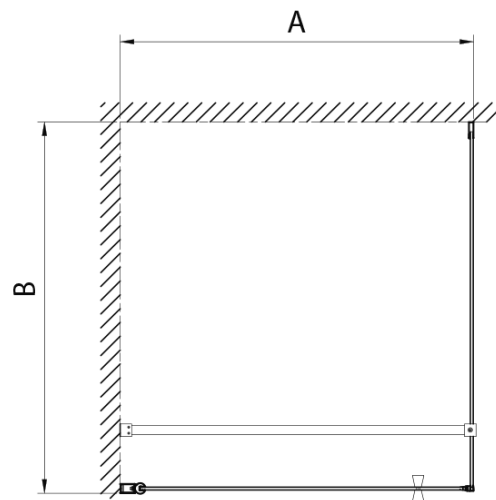

PILOT Shower Enclosure, square, 1000x1000 mm, Brick glass

Order code: PT100-01

Basic information

Brand: Aqualine
Series: PILOT

Size

Width: 1000 mm
Height: 1900 mm
Depth: 1000 mm

Properties

Profile colour: Chrome - polished aluminum
Shape: Square shower enclosures
Type of opening: Single pivot door
Opening direction: Versatile
Opening width: 910 mm
Glass colour: BRICK glass
Glass thickness: 6 mm
Properties: Frameless design, Opening outside and inside
Weight / Piece: 63.27 kg
Packaging: 3 Piece
Warranty: 3 years

Technical sheet

PT + WI

PT070/PT080/PT090/PT100+WI070/WI080/WI090/WI100/WI110

model	A mm	B mm
PT070	667-687	
PT080	767-787	
PT090	867-887	
PT100	967-987	
WI070		690-705
WI080		790-805
WI090		890-905
WI100		990-1005
WI110		1090-1105