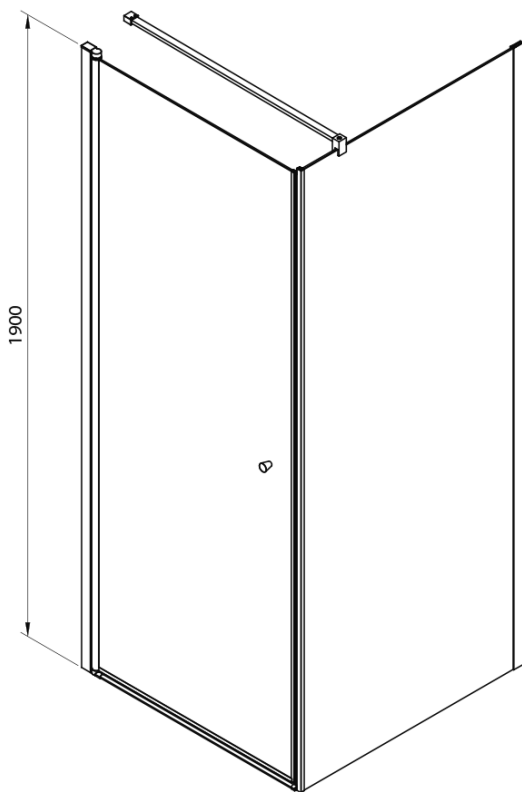

PILOT Shower Enclosure, square, 1000x1000 mm, Brick glass

Order code: PT100-01

Basic information

Brand: Aqualine
Series: PILOT

Size

Width: 1000 mm
Height: 1900 mm
Depth: 1000 mm

Properties

Profile colour: Chrome - polished aluminum
Shape: Square shower enclosures
Type of opening: Single pivot door
Opening direction: Versatile
Opening width: 910 mm
Glass colour: BRICK glass
Glass thickness: 6 mm
Properties: Frameless design, Opening outside and inside
Weight / Piece: 63.27 kg
Packaging: 3 Piece
Warranty: 3 years

Technical sheet

PT + WI

PT070/PT080/PT090/PT100+WI070/WI080/WI090/WI100/WI110

model	A mm	B mm
PT070	667-687	
PT080	767-787	
PT090	867-887	
PT100	967-987	
WI070		690-705
WI080		790-805
WI090		890-905
WI100		990-1005
WI110		1090-1105