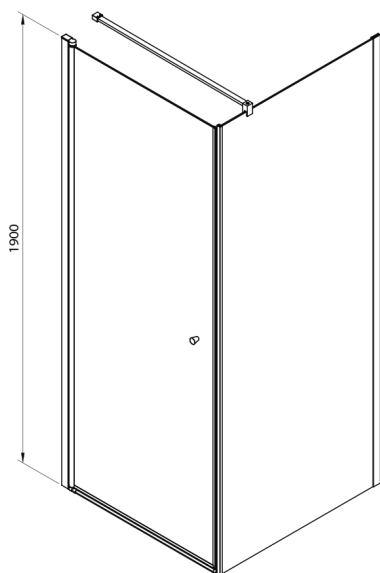

PILOT Shower Enclosure, square, 1000x1000 mm, Brick glass

Order code: PT100-01

Size

Width: 1000 mm

Height: 1900 mm

Depth: 1000 mm

Properties

Warranty: 3 years

Technical sheet

PT + WI

PT070/PT080/PT090/PT100+WI070/WI080/WI090/WI100/WI110

model	A mm	B mm
PT070	667-687	
PT080	767-787	
PT090	867-887	
PT100	967-987	
WI070		690-705
WI080		790-805
WI090		890-905
WI100		990-1005
WI110		1090-1105