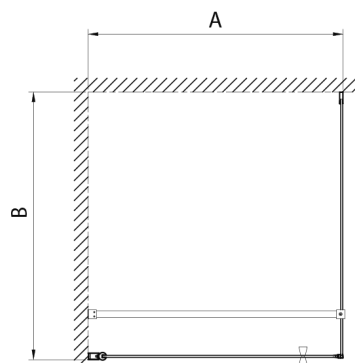

PILOT Shower Enclosure, square, 1000x1000 mm, Brick glass

Order code: PT100-01

Size

Width: 1000 mm

Height: 1900 mm

Depth: 1000 mm

Properties

Warranty: 3 years

Technical sheet

PT + WI

PT070/PT080/PT090/PT100+WI070/WI080/WI090/WI100/WI110

model	A mm	B mm
PT070	667-687	
PT080	767-787	
PT090	867-887	
PT100	967-987	
WI070		690-705
WI080		790-805
WI090		890-905
WI100		990-1005
WI110		1090-1105