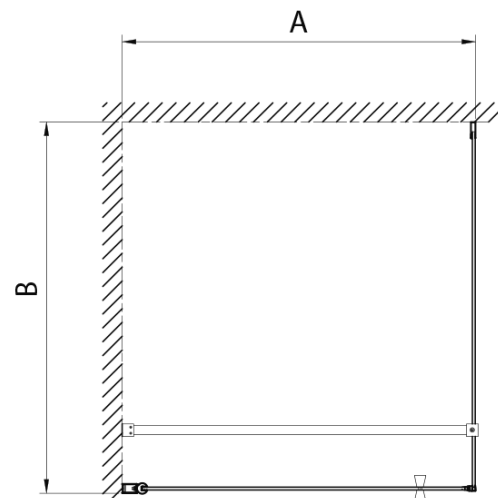

PILOT Shower Enclosure, square, 900x900 mm, Brick glass

Order code: PT090-01

Basic information

Brand: Aqualine
Series: PILOT

Size

Width: 900 mm
Height: 1900 mm
Depth: 900 mm

Properties

Profile colour: Chrome - polished aluminum
Shape: Square shower enclosures
Type of opening: Single pivot door
Opening direction: Versatile
Opening width: 800 mm
Glass colour: BRICK glass
Glass thickness: 6 mm
Properties: Frameless design, Opening outside and inside
Weight / Piece: 65.27 kg
Packaging: 3 Piece
Warranty: 3 years

Technical sheet

PT + WI

PT070/PT080/PT090/PT100+WI070/WI080/WI090/WI100/WI110

model	A mm	B mm
PT070	667-687	
PT080	767-787	
PT090	867-887	
PT100	967-987	
WI070		690-705
WI080		790-805
WI090		890-905
WI100		990-1005
WI110		1090-1105