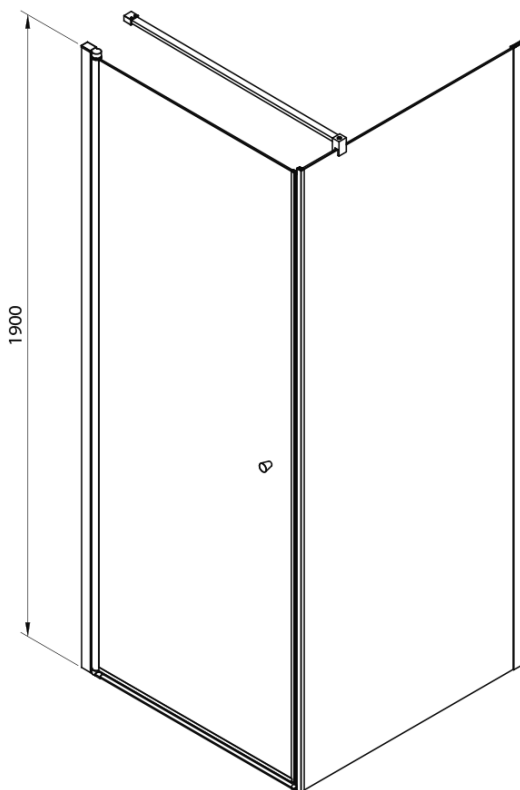

PILOT Shower Enclosure, square, 900x900 mm, Brick glass

Order code: PT090-01

Basic information

Brand: Aqualine
Series: PILOT

Size

Width: 900 mm
Height: 1900 mm
Depth: 900 mm

Properties

Profile colour: Chrome - polished aluminum
Shape: Square shower enclosures
Type of opening: Single pivot door
Opening direction: Versatile
Opening width: 800 mm
Glass colour: BRICK glass
Glass thickness: 6 mm
Properties: Frameless design, Opening outside and inside
Weight / Piece: 65.27 kg
Packaging: 3 Piece
Warranty: 3 years

Technical sheet

PT + WI

PT070/PT080/PT090/PT100+WI070/WI080/WI090/WI100/WI110

model	A mm	B mm
PT070	667-687	
PT080	767-787	
PT090	867-887	
PT100	967-987	
WI070		690-705
WI080		790-805
WI090		890-905
WI100		990-1005
WI110		1090-1105