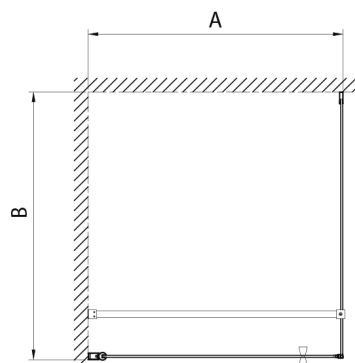

## PILOT Shower Enclosure, square, 900x900 mm, Brick glass

**Order code:** PT090-01

**Size**

Width: 900 mm  
 Height: 1900 mm  
 Depth: 900 mm

**Properties**

Warranty: 3 years

### Technical sheet

PT + WI

PT070/PT080/PT090/PT100+WI070/WI080/WI090/WI100/WI110

| model | A mm    | B mm      |
|-------|---------|-----------|
| PT070 | 667-687 |           |
| PT080 | 767-787 |           |
| PT090 | 867-887 |           |
| PT100 | 967-987 |           |
|       |         |           |
| WI070 |         | 690-705   |
| WI080 |         | 790-805   |
| WI090 |         | 890-905   |
| WI100 |         | 990-1005  |
| WI110 |         | 1090-1105 |