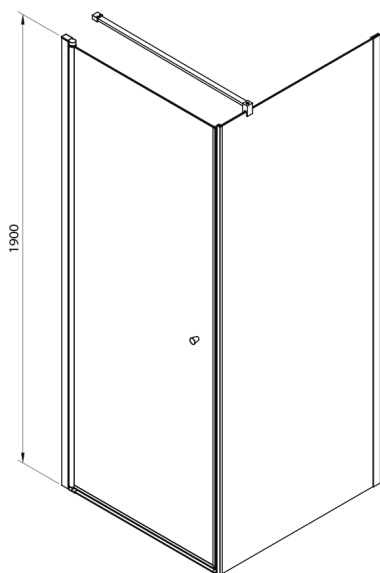

## PILOT Shower Enclosure, square, 900x900 mm, Brick glass

**Order code:** PT090-01

**Size**

Width: 900 mm  
 Height: 1900 mm  
 Depth: 900 mm

**Properties**

Warranty: 3 years

### Technical sheet

PT + WI

PT070/PT080/PT090/PT100+WI070/WI080/WI090/WI100/WI110

| model | A mm    | B mm      |
|-------|---------|-----------|
| PT070 | 667-687 |           |
| PT080 | 767-787 |           |
| PT090 | 867-887 |           |
| PT100 | 967-987 |           |
|       |         |           |
| WI070 |         | 690-705   |
| WI080 |         | 790-805   |
| WI090 |         | 890-905   |
| WI100 |         | 990-1005  |
| WI110 |         | 1090-1105 |