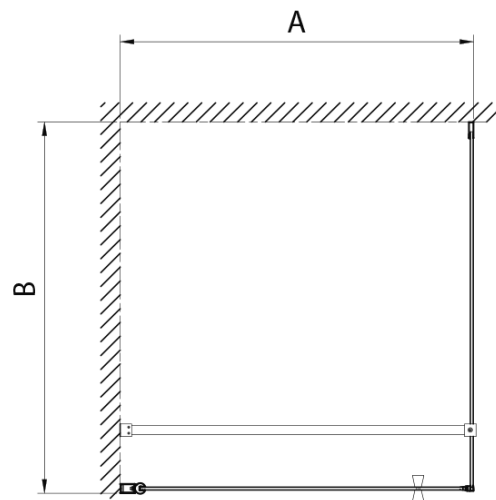

PILOT Shower Enclosure, square, 800x800 mm, Brick glass

Order code: PT080-01

Basic information

Brand: Aqualine
Series: PILOT

Size

Width: 800 mm
Height: 1900 mm
Depth: 800 mm

Properties

Profile colour: Chrome - polished aluminum
Shape: Square shower enclosures
Type of opening: Single pivot door
Opening direction: Versatile
Opening width: 700 mm
Glass colour: BRICK glass
Glass thickness: 6 mm
Properties: Frameless design, Opening outside and inside
Weight / Piece: 49.7 kg
Packaging: 3 Piece
Warranty: 3 years

Technical sheet

PT + WI

PT070/PT080/PT090/PT100+WI070/WI080/WI090/WI100/WI110

model	A mm	B mm
PT070	667-687	
PT080	767-787	
PT090	867-887	
PT100	967-987	
WI070		690-705
WI080		790-805
WI090		890-905
WI100		990-1005
WI110		1090-1105