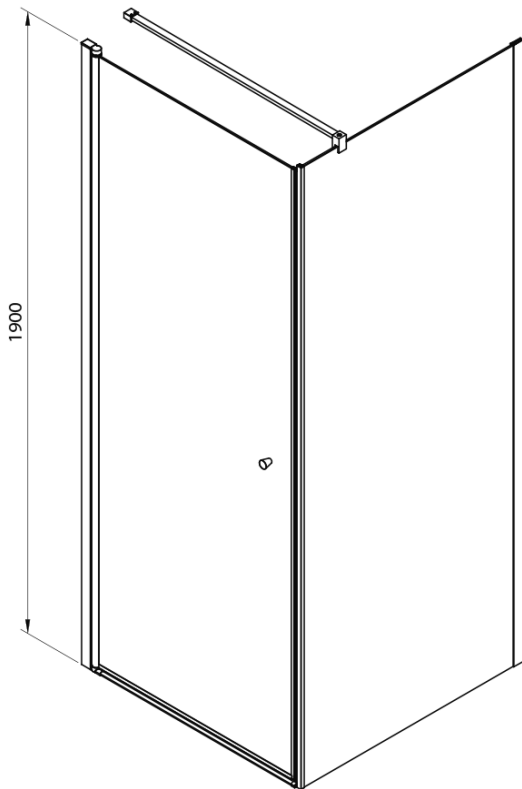

PILOT Shower Enclosure, square, 800x800 mm, Brick glass

Order code: PT080-01

Basic information

Brand: Aqualine
Series: PILOT

Size

Width: 800 mm
Height: 1900 mm
Depth: 800 mm

Properties

Profile colour: Chrome - polished aluminum
Shape: Square shower enclosures
Type of opening: Single pivot door
Opening direction: Versatile
Opening width: 700 mm
Glass colour: BRICK glass
Glass thickness: 6 mm
Properties: Frameless design, Opening outside and inside
Weight / Piece: 49.7 kg
Packaging: 3 Piece
Warranty: 3 years

Technical sheet

PT + WI

PT070/PT080/PT090/PT100+WI070/WI080/WI090/WI100/WI110

model	A mm	B mm
PT070	667-687	
PT080	767-787	
PT090	867-887	
PT100	967-987	
WI070		690-705
WI080		790-805
WI090		890-905
WI100		990-1005
WI110		1090-1105