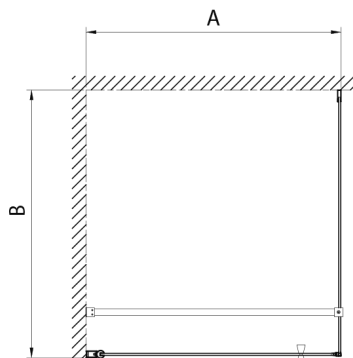

PILOT Shower Enclosure, square, 800x800 mm, Brick glass

Order code: PT080-01

Size

Width: 800 mm
 Height: 1900 mm
 Depth: 800 mm

Properties

Warranty: 3 years

Technical sheet

PT + WI

PT070/PT080/PT090/PT100+WI070/WI080/WI090/WI100/WI110

model	A mm	B mm
PT070	667-687	
PT080	767-787	
PT090	867-887	
PT100	967-987	
WI070		690-705
WI080		790-805
WI090		890-905
WI100		990-1005
WI110		1090-1105