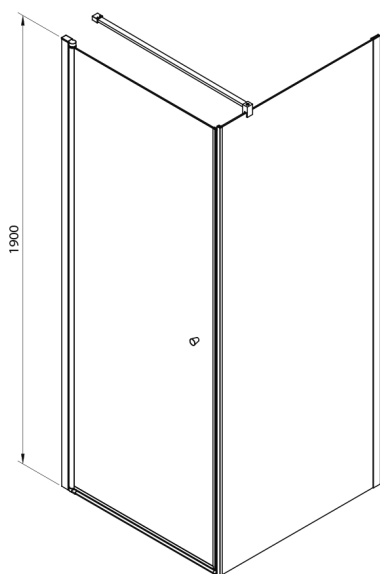

PILOT Shower Enclosure, square, 800x800 mm, Brick glass

Order code: PT080-01

Size

Width: 800 mm
 Height: 1900 mm
 Depth: 800 mm

Properties

Warranty: 3 years

Technical sheet

PT + WI

PT070/PT080/PT090/PT100+WI070/WI080/WI090/WI100/WI110

model	A mm	B mm
PT070	667-687	
PT080	767-787	
PT090	867-887	
PT100	967-987	
WI070		690-705
WI080		790-805
WI090		890-905
WI100		990-1005
WI110		1090-1105