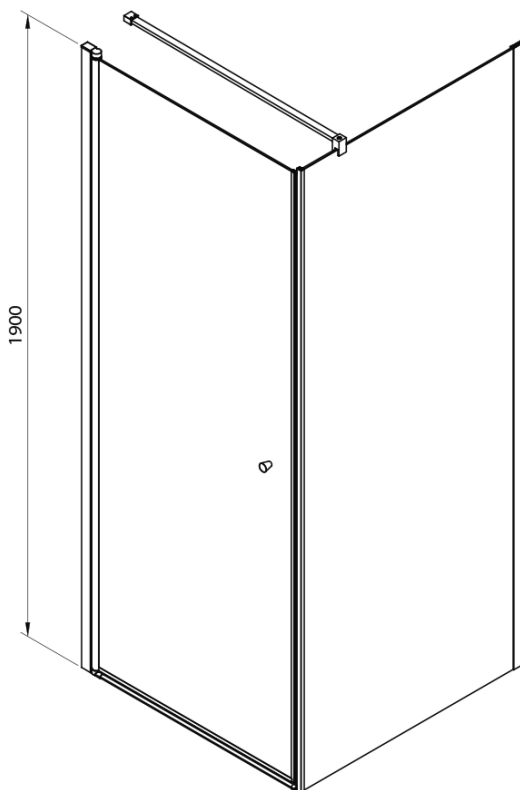

PILOT Shower Enclosure, square, 700x700 mm, Brick glass

Order code: PT070-01

Basic information

Brand: Aqualine
Series: PILOT

Size

Width: 700 mm
Height: 1900 mm
Depth: 700 mm

Properties

Profile colour: Chrome - polished aluminum
Shape: Square shower enclosures
Type of opening: Single pivot door
Opening direction: Versatile
Opening width: 600 mm
Glass colour: BRICK glass
Glass thickness: 6 mm
Properties: Frameless design, Opening outside and inside
Weight / Piece: 49.67 kg
Packaging: 3 Piece
Warranty: 3 years

Technical sheet

PT + WI

PT070/PT080/PT090/PT100+WI070/WI080/WI090/WI100/WI110

model	A mm	B mm
PT070	667-687	
PT080	767-787	
PT090	867-887	
PT100	967-987	
WI070		690-705
WI080		790-805
WI090		890-905
WI100		990-1005
WI110		1090-1105