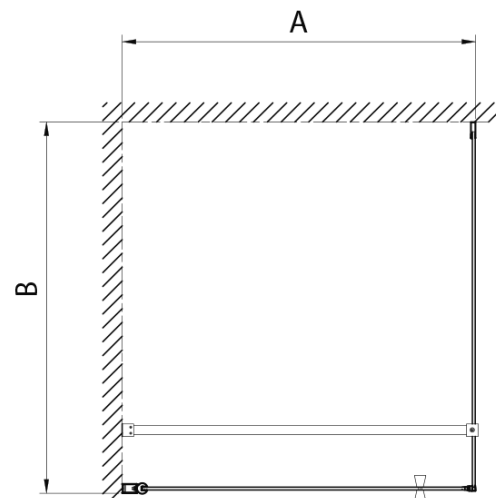

PILOT Shower Enclosure, square, 700x700 mm, Brick glass

Order code: PT070-01

Basic information

Brand: Aqualine
Series: PILOT

Size

Width: 700 mm
Height: 1900 mm
Depth: 700 mm

Properties

Profile colour: Chrome - polished aluminum
Shape: Square shower enclosures
Type of opening: Single pivot door
Opening direction: Versatile
Opening width: 600 mm
Glass colour: BRICK glass
Glass thickness: 6 mm
Properties: Frameless design, Opening outside and inside
Weight / Piece: 49.67 kg
Packaging: 3 Piece
Warranty: 3 years

Technical sheet

PT + WI

PT070/PT080/PT090/PT100+WI070/WI080/WI090/WI100/WI110

model	A mm	B mm
PT070	667-687	
PT080	767-787	
PT090	867-887	
PT100	967-987	
WI070		690-705
WI080		790-805
WI090		890-905
WI100		990-1005
WI110		1090-1105