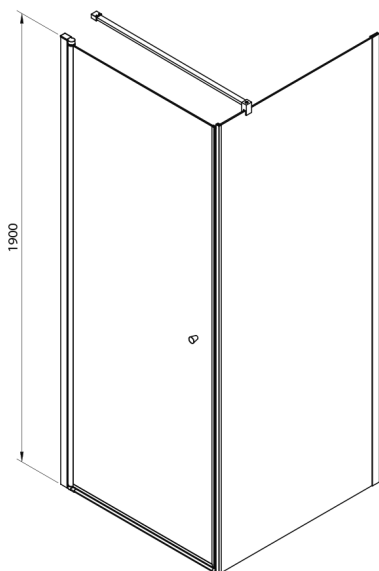

Technical sheet

PT + WI

PT070/PT080/PT090/PT100+WI070/WI080/WI090/WI100/WI110

model	A mm	B mm
PT070	667-687	
PT080	767-787	
PT090	867-887	
PT100	967-987	
WI070		690-705
WI080		790-805
WI090		890-905
WI100		990-1005
WI110		1090-1105