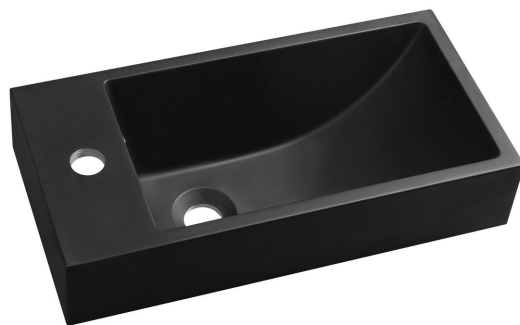

# ARIANA Cultured Marble Washbasin 50x25cm, left, black matt

Order code: SM012B

## Basic information

Brand: Sapho  
Series: SMALL

## Size

Width: 500 mm  
Height: 100 mm  
Depth: 250 mm

## Properties

Colour: Black  
Material: Cast marble  
Installation: Wall-hung - Screws, Recessed  
Type of washbasin: Cloakroom basin  
Tap hole: 1 tap hole  
Overflow: Yes  
Shape: Rectangle  
Package contains: Overflow Kit  
Weight / Piece: 10.15 kg  
Packaging: 1 Piece  
Warranty: 2 years