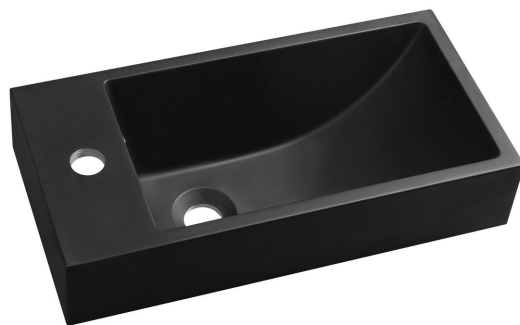

ARIANA Cultured Marble Washbasin 50x25cm, left, black matt

Order code: SM012B

Basic information

Brand: Sapho
Series: SMALL

Size

Width: 500 mm
Height: 100 mm
Depth: 250 mm

Properties

Colour: Black
Material: Cast marble
Installation: Into furniture, Wall-hung - Screws
Type of washbasin: Cloakroom basin
Tap hole: 1 tap hole
Overflow: Yes
Shape: Rectangle
Package contains: Overflow Kit
Weight / Piece: 10.15 kg
Packaging: 1 Piece
Warranty: 2 years

We recommend buy

1 Piece UAK14 Washbasin Fixings, 10x120mm screws (Order code: 40017)

Spare parts

External overflow set for cast marble sinks (Order code: ND3032)

Technical sheet