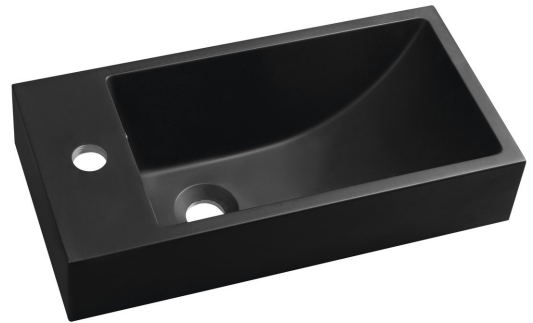

ARIANA Cultured Marble Washbasin 50x25cm, left, black matt

Order code: SM012B

Size

Width: 500 mm
 Height: 100 mm
 Depth: 250 mm

Properties

Colour: Black
 Material: Cast marble
 Warranty: 2 years

Technical sheet