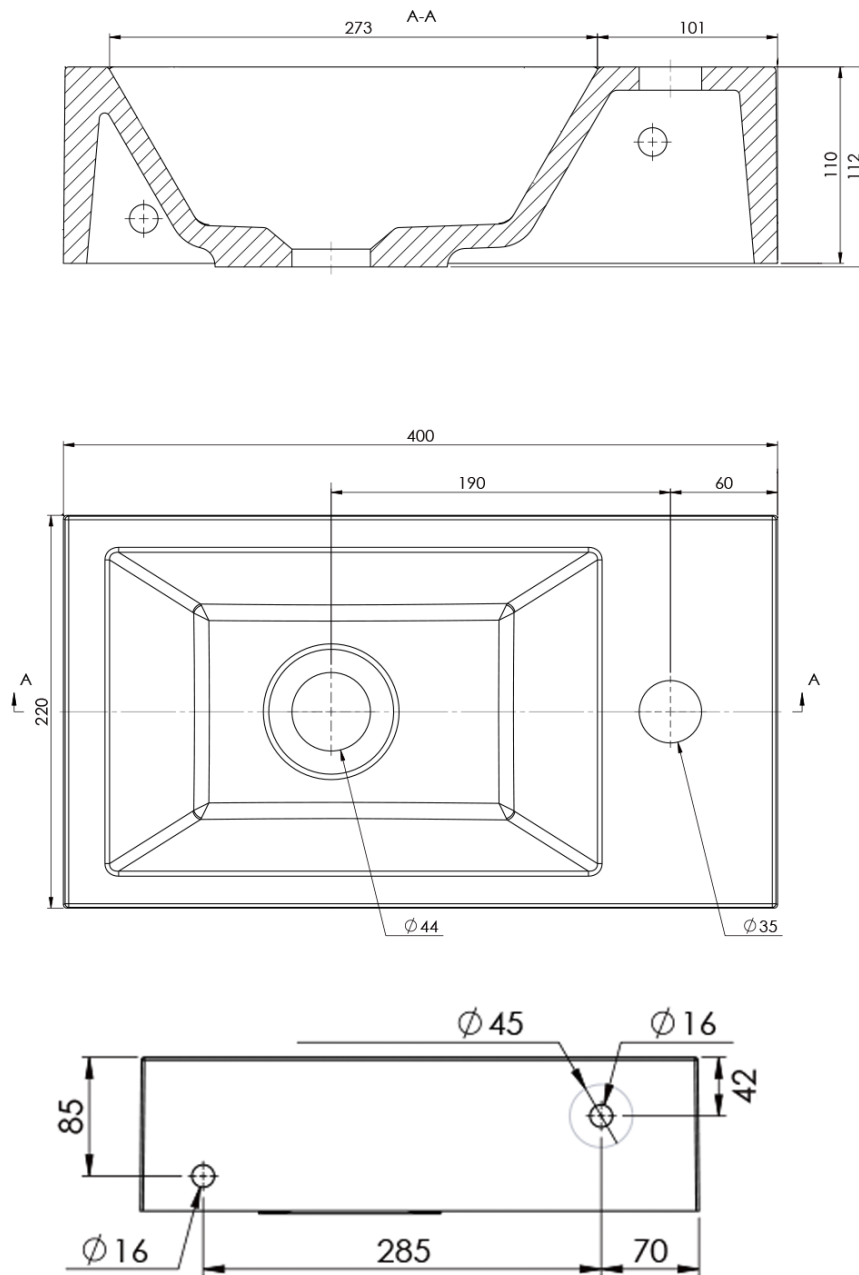

**AMAROK Cultured Marble Washbasin 40x22cm, right,
black matt**

Order code: AR500B

Basic information

Brand: Sapho
Series: SMALL

Size

Width: 400 mm
Height: 110 mm
Depth: 220 mm

Properties

Colour: Black
Material: Cast marble
Installation: Into furniture, Freestanding, Wall-hung -
Screws
Type of washbasin: Cloakroom basin
Tap hole: 1 tap hole
Overflow: No
Shape: Rectangle
Weight / Piece: 6.76 kg
Packaging: 1 Piece
Warranty: 2 years

Technical sheet

AMAROK Cultured Marble Washbasin 40x22cm, right,
black matt

 **SAPHO**