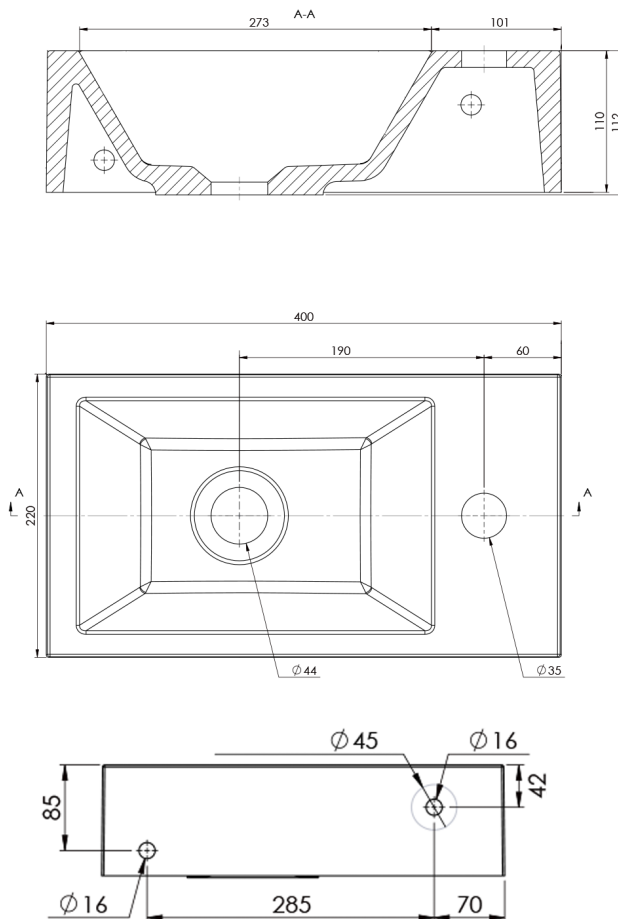

AMAROK Cultured Marble Washbasin 40x22cm, right, black matt

Order code: AR500B

Size

Width: 400 mm
Height: 110 mm
Depth: 220 mm

Properties

Colour: Black
Material: Cast marble
Warranty: 2 years

Technical sheet

AMAROK Cultured Marble Washbasin 40x22cm, right,
black matt