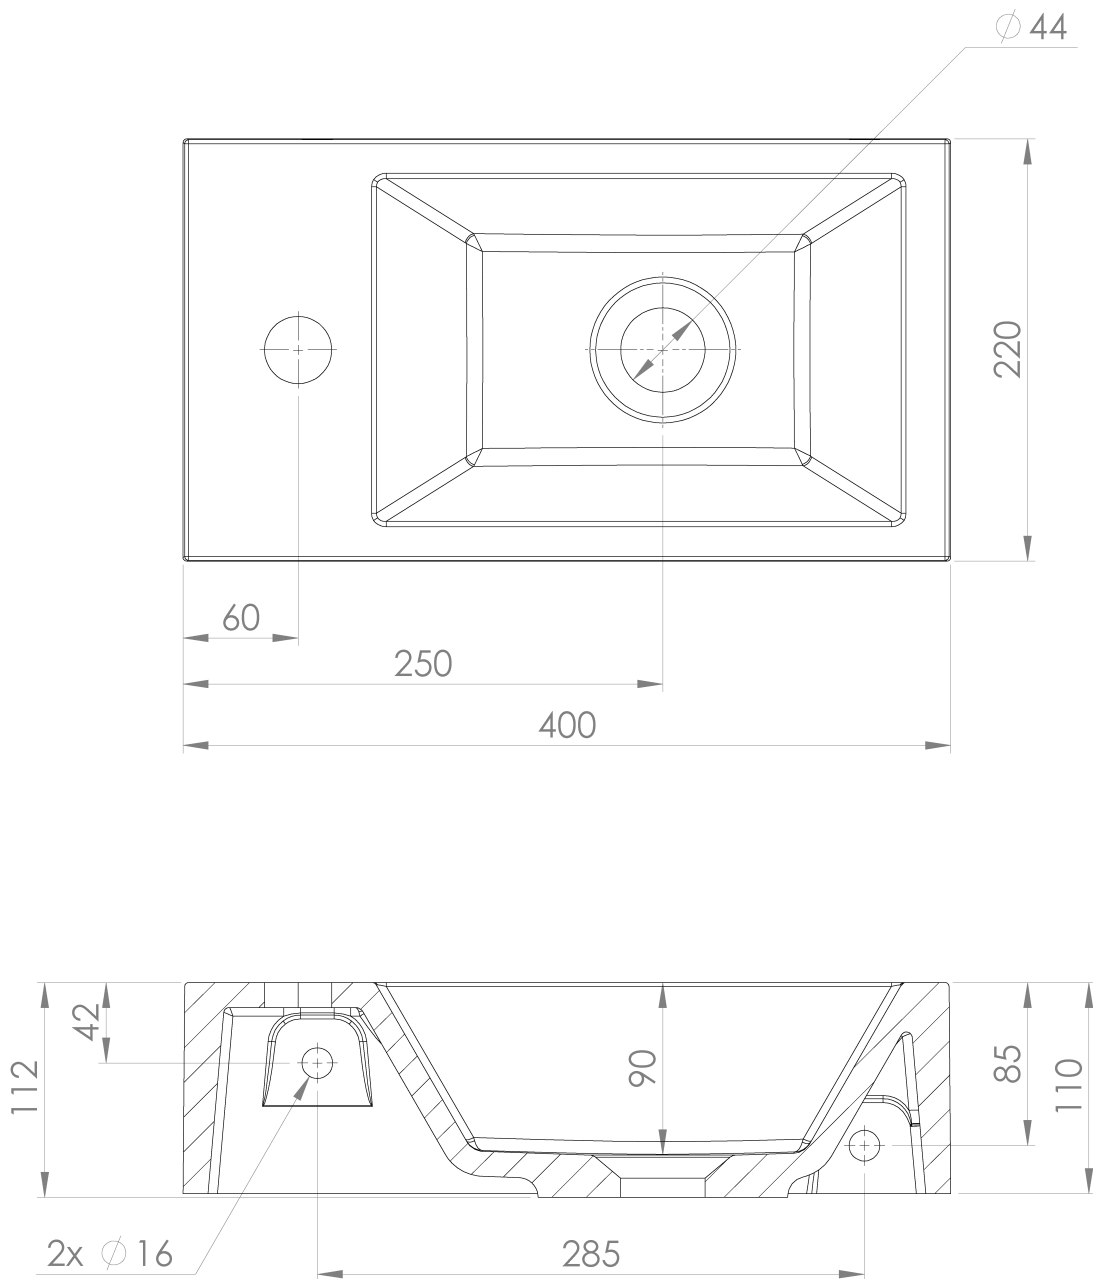

**AMAROK Cultured Marble Washbasin 40x22cm, left,  
black matt**

**Order code:** AR400B

**Basic information**

**Brand:** Sapho  
**Series:** SMALL

**Size**

**Width:** 400 mm  
**Height:** 110 mm  
**Depth:** 220 mm

**Properties**

**Colour:** Black  
**Material:** Cast marble  
**Installation:** Into furniture, Freestanding, Wall-hung -  
Screws  
**Type of washbasin:** Cloakroom basin  
**Tap hole:** 1 tap hole  
**Overflow:** No  
**Shape:** Rectangle  
**Weight / Piece:** 6.76 kg  
**Packaging:** 1 Piece  
**Warranty:** 2 years

Technical sheet

AMAROK Cultured Marble Washbasin 40x22cm, left,  
black matt

 **SAPHO**