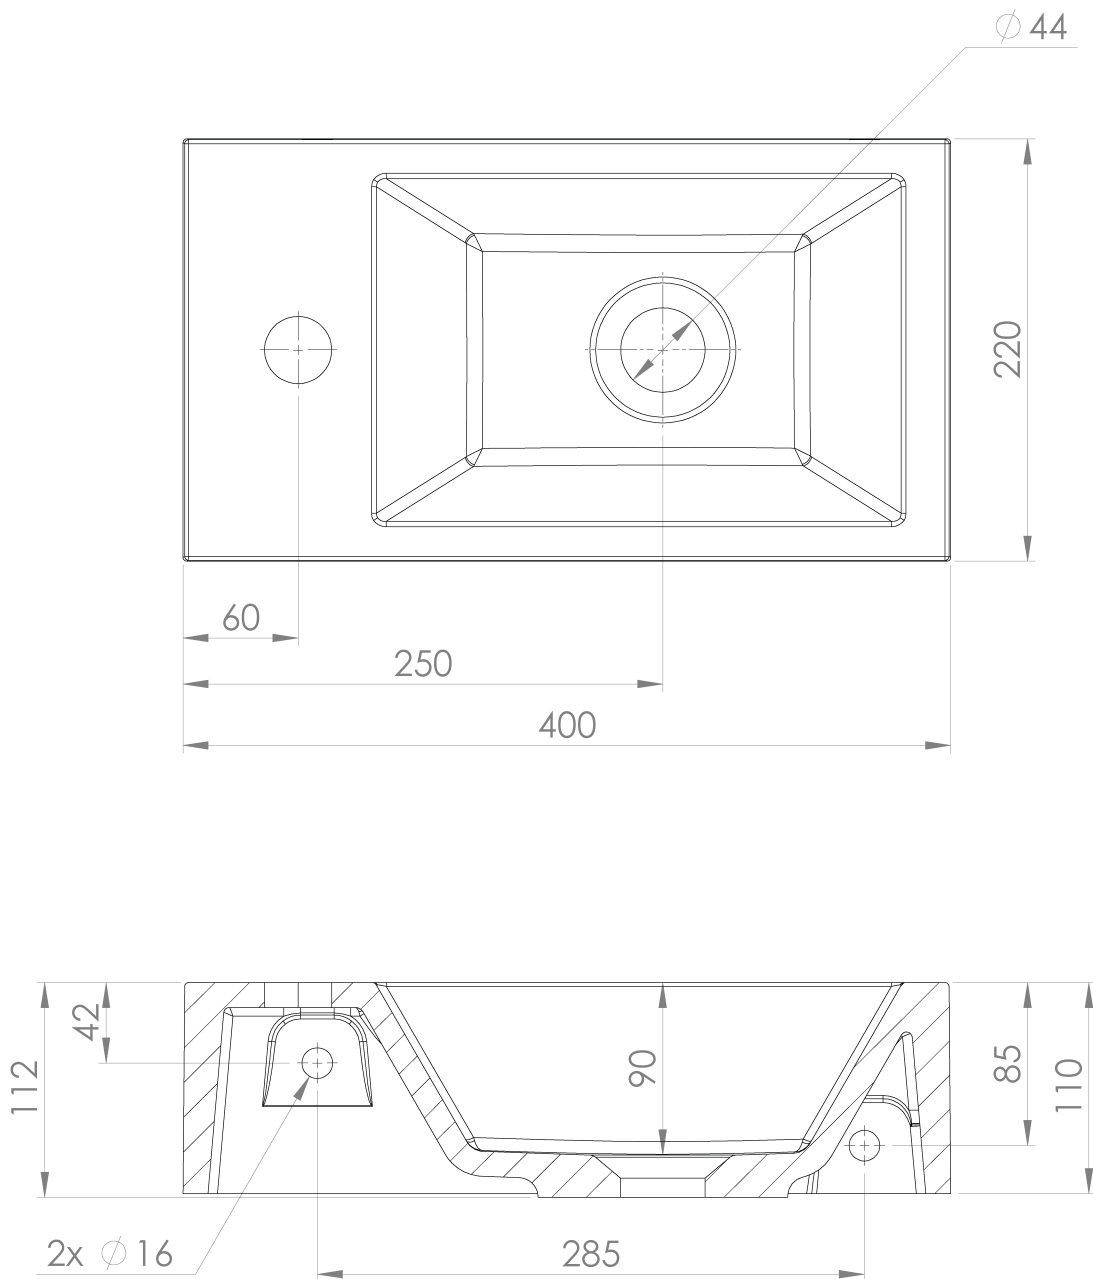

**AMAROK Cultured Marble Washbasin 40x22cm, left,
black matt**

Order code: AR400B

Basic information

Brand: Sapho
Series: SMALL

Size

Width: 400 mm
Height: 110 mm
Depth: 220 mm

Properties

Colour: Black
Material: Cast marble
Installation: Into furniture, Freestanding, Wall-hung -
Screws
Type of washbasin: Cloakroom basin
Tap hole: 1 tap hole
Overflow: No
Shape: Rectangle
Weight / Piece: 6.76 kg
Packaging: 1 Piece
Warranty: 2 years

Technical sheet

AMAROK Cultured Marble Washbasin 40x22cm, left,
black matt

 **SAPHO**